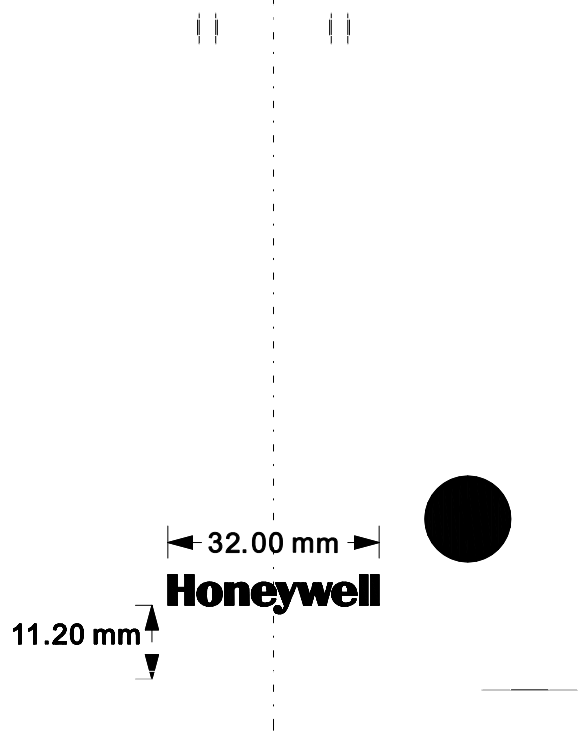

Front

Left

Top

← 32.00 mm →

Honeywell

White

RAL7022