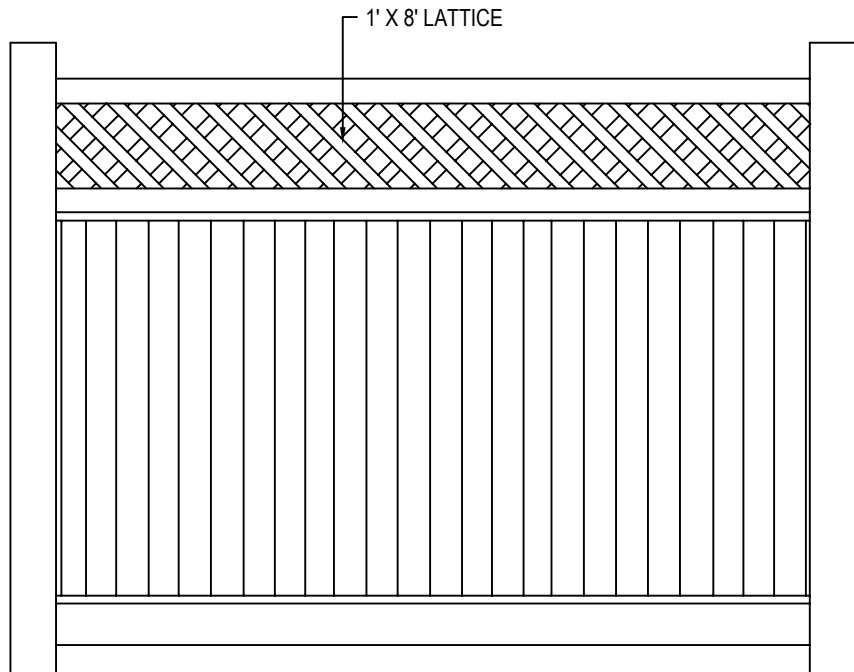

Humboldt Sawmill™

HUMBOLDT SAWMILL
3700 OLD REDWOOD HWY, SUITE 200
SANTA ROSA, CA 95403
www.getredwood.com

SELECT DESIRED SIZE:

1' X 8' (SHOWN)

2' X 8'

4' X 8'

SELECT DESIRED STYLE:

GARDEN

PRIVACY (SHOWN)

TRIPLE WEAVE

SELECT DESIRED HOLE DESIGN:

DIAGONAL (SHOWN)

SQUARE

FRONT VIEW

NOTES:

1. INSTALLATION TO BE COMPLETED IN ACCORDANCE WITH MANUFACTURER'S SPECIFICATIONS.
2. DO NOT SCALE DRAWING.
3. THIS DRAWING IS INTENDED FOR USE BY ARCHITECTS, ENGINEERS, CONTRACTORS, CONSULTANTS AND DESIGN PROFESSIONALS FOR PLANNING PURPOSES ONLY. THIS DRAWING MAY NOT BE USED FOR CONSTRUCTION.
4. ALL INFORMATION CONTAINED HEREIN WAS CURRENT AT THE TIME OF DEVELOPMENT BUT MUST BE REVIEWED AND APPROVED BY THE PRODUCT MANUFACTURER TO BE CONSIDERED ACCURATE.
5. CONTRACTOR'S NOTE: FOR PRODUCT AND COMPANY INFORMATION VISIT www.CADdetails.com/info AND ENTER REFERENCE NUMBER 5348-040

REDWOOD LATTICE

REDWOOD LATTICE: 1' X 8' LATTICE