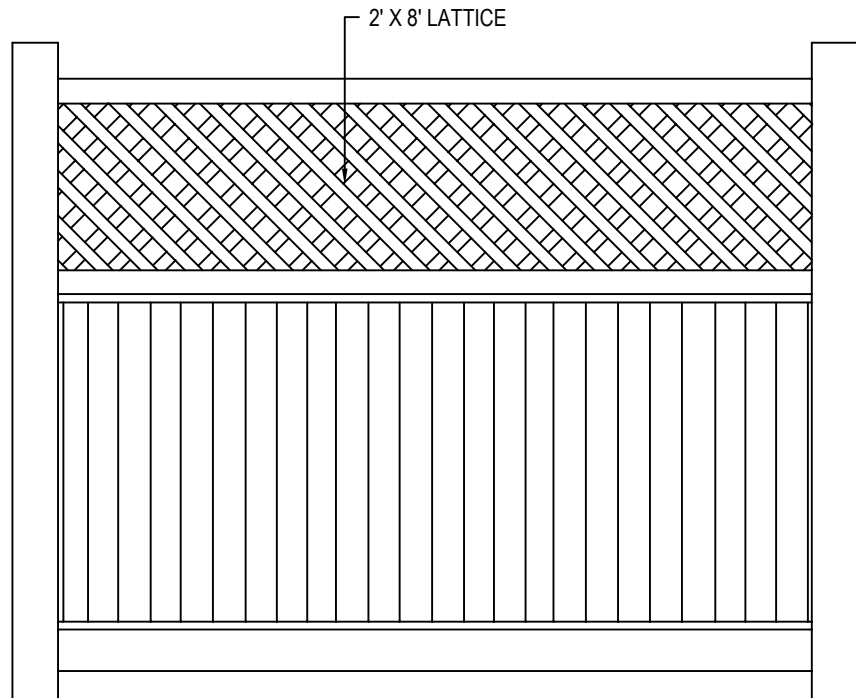

Humboldt Sawmill™

HUMBOLDT SAWMILL
3700 OLD REDWOOD HWY, SUITE 200
SANTA ROSA, CA 95403
www.getredwood.com

SELECT DESIRED SIZE:

- 1' X 8'
- 2' X 8' (SHOWN)
- 4' X 8'

SELECT DESIRED STYLE:

- GARDEN
- PRIVACY (SHOWN)
- TRIPLE WEAVE

SELECT DESIRED HOLE DESIGN:

- DIAGONAL (SHOWN)
- SQUARE

FRONT VIEW

NOTES:

1. INSTALLATION TO BE COMPLETED IN ACCORDANCE WITH MANUFACTURER'S SPECIFICATIONS.
2. DO NOT SCALE DRAWING.
3. THIS DRAWING IS INTENDED FOR USE BY ARCHITECTS, ENGINEERS, CONTRACTORS, CONSULTANTS AND DESIGN PROFESSIONALS FOR PLANNING PURPOSES ONLY. THIS DRAWING MAY NOT BE USED FOR CONSTRUCTION.
4. ALL INFORMATION CONTAINED HEREIN WAS CURRENT AT THE TIME OF DEVELOPMENT BUT MUST BE REVIEWED AND APPROVED BY THE PRODUCT MANUFACTURER TO BE CONSIDERED ACCURATE.
5. CONTRACTOR'S NOTE: FOR PRODUCT AND COMPANY INFORMATION VISIT www.CADdetails.com/info AND ENTER REFERENCE NUMBER 5348-041

REDWOOD LATTICE

REDWOOD LATTICE: 2' X 8' LATTICE