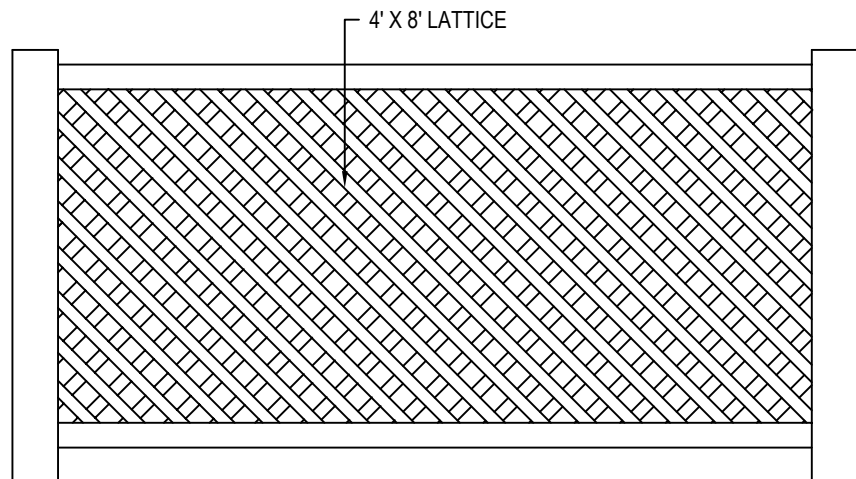

Humboldt Redwood^o

NATURALLY STRONG, NATURALLY BEAUTIFUL

HUMBOLDT REDWOOD
3700 OLD REDWOOD HWY, SUITE 200
SANTA ROSA, CA 95403
www.getredwood.com

SELECT DESIRED SIZE:

- 1' X 8'
- 2' X 8'
- 4' X 8' (SHOWN)

SELECT DESIRED STYLE:

- GARDEN
- PRIVACY (SHOWN)
- TRIPLE WEAVE

SELECT DESIRED HOLE DESIGN:

- DIAGONAL (SHOWN)
- SQUARE

FRONT VIEW

NOTES:

1. INSTALLATION TO BE COMPLETED IN ACCORDANCE WITH MANUFACTURER'S SPECIFICATIONS.
2. DO NOT SCALE DRAWING.
3. THIS DRAWING IS INTENDED FOR USE BY ARCHITECTS, ENGINEERS, CONTRACTORS, CONSULTANTS AND DESIGN PROFESSIONALS FOR PLANNING PURPOSES ONLY. THIS DRAWING MAY NOT BE USED FOR CONSTRUCTION.
4. ALL INFORMATION CONTAINED HEREIN WAS CURRENT AT THE TIME OF DEVELOPMENT BUT MUST BE REVIEWED AND APPROVED BY THE PRODUCT MANUFACTURER TO BE CONSIDERED ACCURATE.
5. CONTRACTOR'S NOTE: FOR PRODUCT AND COMPANY INFORMATION VISIT www.CADdetails.com/info AND ENTER REFERENCE NUMBER 5348-042

REDWOOD LATTICE

REDWOOD LATTICE: 4' X 8' LATTICE