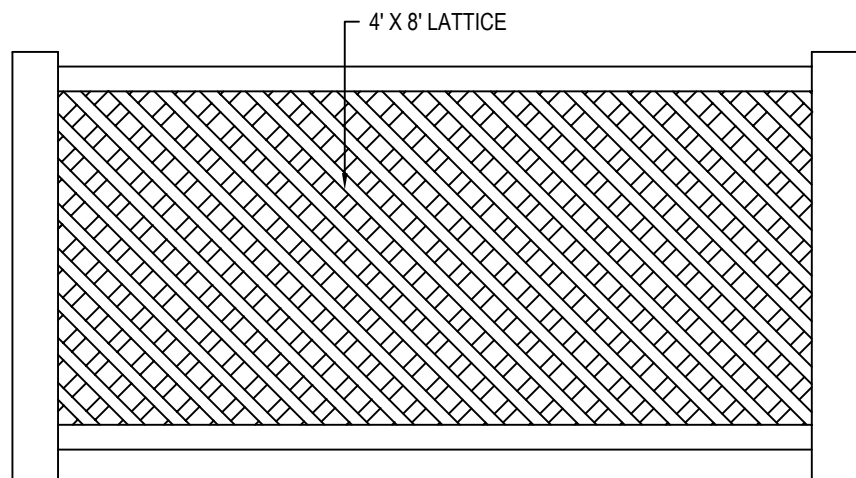

Humboldt Sawmill™

HUMBOLDT SAWMILL
3700 OLD REDWOOD HWY, SUITE 200
SANTA ROSA, CA 95403
www.getredwood.com

SELECT DESIRED SIZE:

- 1' X 8'
- 2' X 8'
- 4' X 8' (SHOWN)

SELECT DESIRED STYLE:

- GARDEN
- PRIVACY (SHOWN)
- TRIPLE WEAVE

SELECT DESIRED HOLE DESIGN:

- DIAGONAL (SHOWN)
- SQUARE

FRONT VIEW

NOTES:

1. INSTALLATION TO BE COMPLETED IN ACCORDANCE WITH MANUFACTURER'S SPECIFICATIONS.
2. DO NOT SCALE DRAWING.
3. THIS DRAWING IS INTENDED FOR USE BY ARCHITECTS, ENGINEERS, CONTRACTORS, CONSULTANTS AND DESIGN PROFESSIONALS FOR PLANNING PURPOSES ONLY. THIS DRAWING MAY NOT BE USED FOR CONSTRUCTION.
4. ALL INFORMATION CONTAINED HEREIN WAS CURRENT AT THE TIME OF DEVELOPMENT BUT MUST BE REVIEWED AND APPROVED BY THE PRODUCT MANUFACTURER TO BE CONSIDERED ACCURATE.
5. CONTRACTOR'S NOTE: FOR PRODUCT AND COMPANY INFORMATION VISIT www.CADdetails.com/info AND ENTER REFERENCE NUMBER 5348-042

REDWOOD LATTICE

REDWOOD LATTICE: 4' X 8' LATTICE