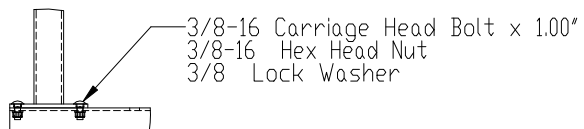

5.00 x 3.00 x .25  
Mild Steel Plate  
With 2 - Sq. Holes  
For Carriage Bolt

DETAIL A  
SCALE 1 : 9

PROPRIETARY & CONFIDENTIAL	HUNTCD
<p>THE INFORMATION CONTAINED IN THIS DRAWING IS THE SOLE PROPERTY OF HUNTCD. ANY REPRODUCTION IN PART OR AS A WHOLE WITHOUT THE WRITTEN PERMISSION OF HUNTCD IS PROHIBITED.</p>	BIKE RACK NAME
1-800-547-5909 / WWW.HUNTCD.COM	BIKE CORRAL STAPLE-10-KD