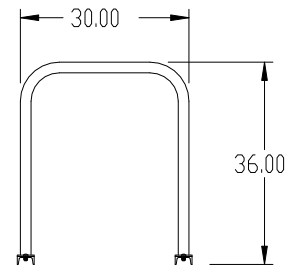

5.00 x 3.00 x .25  
Mild Steel Plate  
With 2 - Sq. Holes  
For Carriage Bolt

DETAIL A  
SCALE 1 : 9

PROPRIETARY & CONFIDENTIAL	HUNTCD
<p>THE INFORMATION CONTAINED IN THIS DRAWING IS THE SOLE PROPERTY OF HUNTCD. ANY REPRODUCTION IN PART OR AS A WHOLE WITHOUT THE WRITTEN PERMISSION OF HUNTCD IS PROHIBITED.</p>	BIKE RACK NAME
1-800-547-5909 / WWW.HUNTCD.COM	BIKE CORRAL STAPLE-10-KD