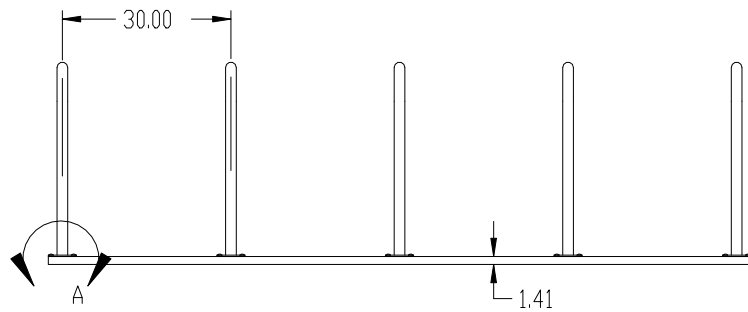

5.00 x 3.00 x .25  
Mild Steel Plate  
With 2 - Sq. Holes  
For Carriage Bolt

DETAIL A  
SCALE 1 : 9

PROPRIETARY & CONFIDENTIAL	HUNTCD
<p>THE INFORMATION CONTAINED IN THIS DRAWING IS THE SOLE PROPERTY OF HUNTCD. ANY REPRODUCTION IN PART OR AS A WHOLE WITHOUT THE WRITTEN PERMISSION OF HUNTCD IS PROHIBITED.</p>	BIKE RACK NAME
1-800-547-5909 / WWW.HUNTCD.COM	BIKE CORRAL STAPLE-10-KD