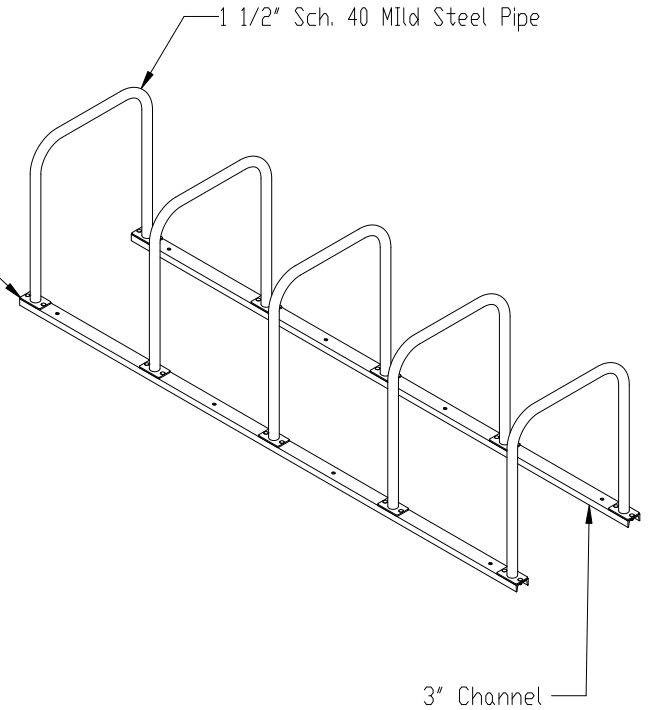

5.00 x 3.00 x .25  
Mild Steel Plate  
With 2 - Sq. Holes  
For Carriage Bolt

DETAIL A  
SCALE 1 : 9

PROPRIETARY & CONFIDENTIAL	HUNTCD
<p>THE INFORMATION CONTAINED IN THIS DRAWING IS THE SOLE PROPERTY OF HUNTCD. ANY REPRODUCTION IN PART OR AS A WHOLE WITHOUT THE WRITTEN PERMISSION OF HUNTCD IS PROHIBITED.</p>	BIKE RACK NAME
1-800-547-5909 / WWW.HUNTCD.COM	BIKE CORRAL STAPLE-10-KD