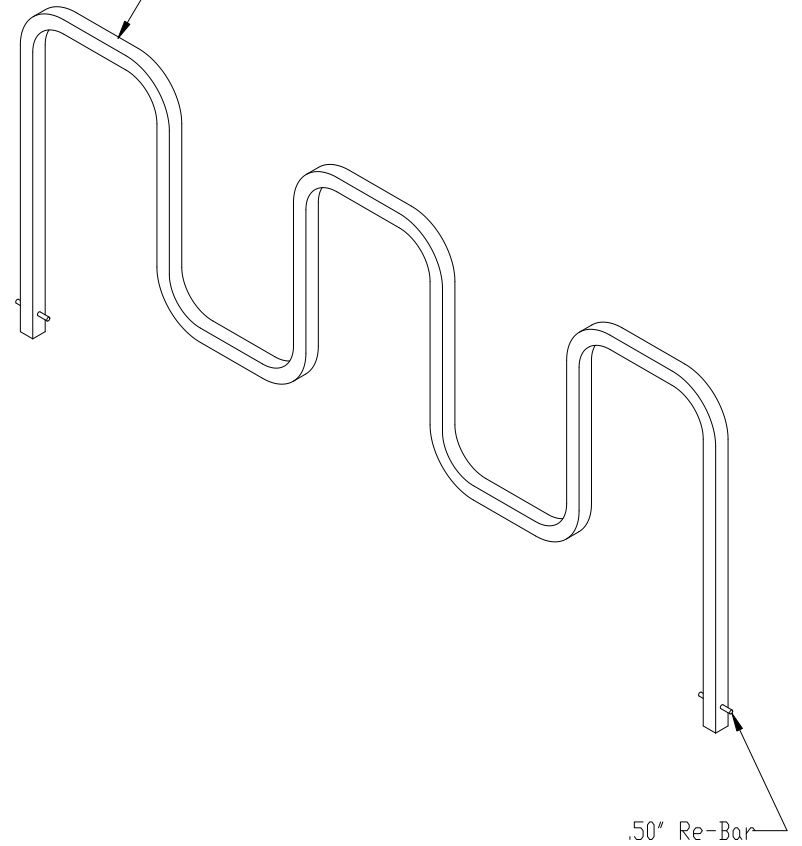

2.00 x 2.00 x .120 Mild Steel Square Tube

PROPRIETARY & CONFIDENTIAL
THE INFORMATION CONTAINED IN THIS DRAWING IS THE SOLE PROPERTY OF HUNTCD. ANY REPRODUCTION IN PART OR AS A WHOLE WITHOUT THE WRITTEN PERMISSION OF HUNTCD IS PROHIBITED.
1-800-547-5909 / WWW.HUNTCD.COM

HUNTCD
BIKE RACK NAME
STAPLE-SQ-IG-12