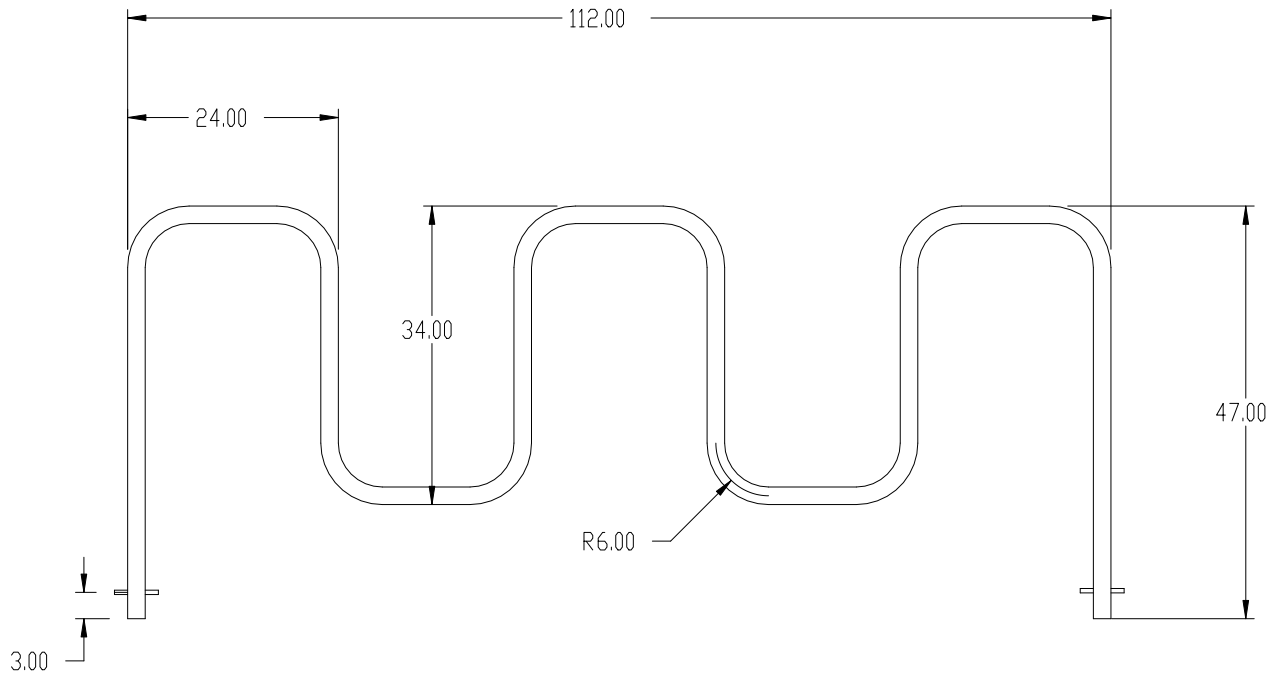

2.00 x 2.00 x .120 Mild Steel Square Tube

PROPRIETARY & CONFIDENTIAL
THE INFORMATION CONTAINED IN THIS DRAWING IS THE SOLE PROPERTY OF HUNTCD. ANY REPRODUCTION IN PART OR AS A WHOLE WITHOUT THE WRITTEN PERMISSION OF HUNTCD IS PROHIBITED.
1-800-547-5909 / WWW.HUNTCD.COM

HUNTCD
BIKE RACK NAME
STAPLE-SQ-IG-12