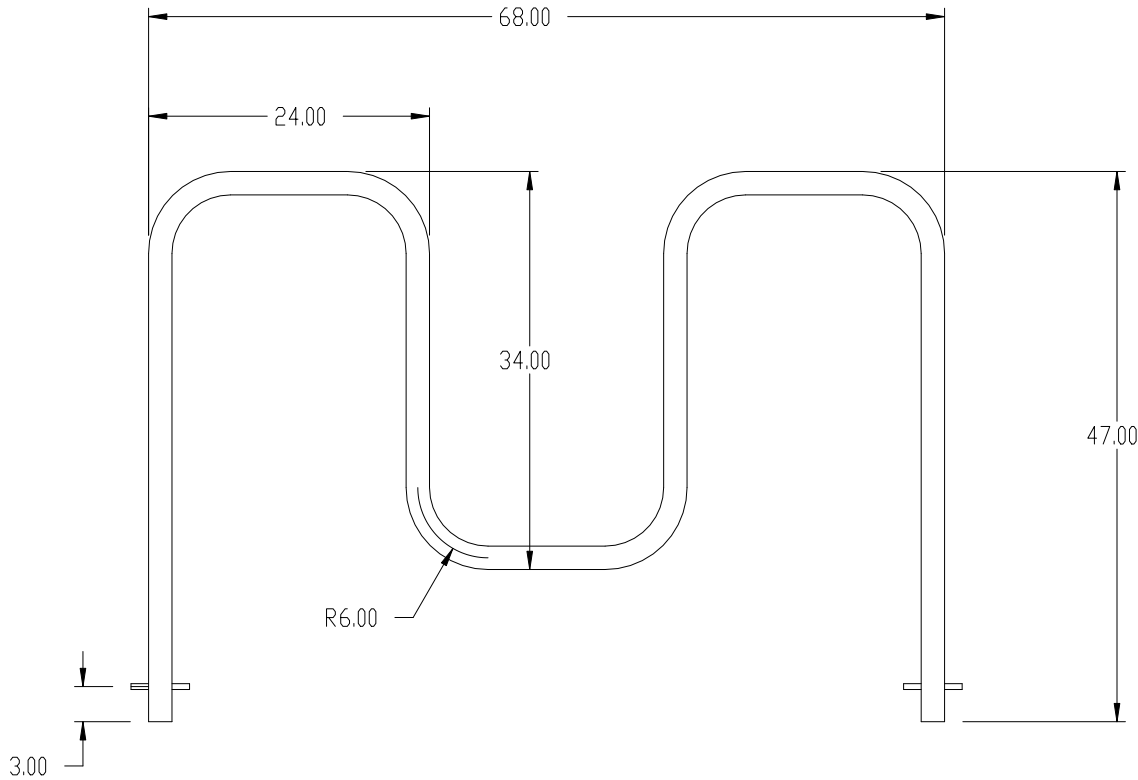

2.00 x 2.00 x .120 Mild Steel Square Tube

PROPRIETARY & CONFIDENTIAL THE INFORMATION CONTAINED IN THIS DRAWING IS THE SOLE PROPERTY OF HUNTCD. ANY REPRODUCTION IN PART OR AS A WHOLE WITHOUT THE WRITTEN PERMISSION OF HUNTCD IS PROHIBITED.		HUNTCD	
1-800-547-5909 / WWW.HUNTCD.COM		BIKE RACK NAME STAPLE-SQ-IG-8	