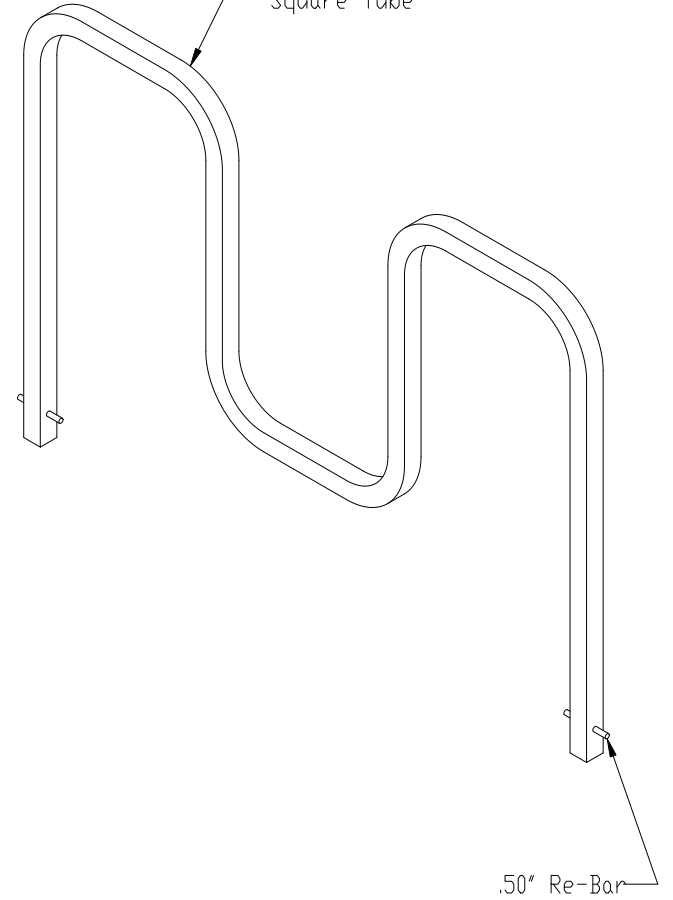

2.00 x 2.00 x .120 Mild Steel Square Tube

PROPRIETARY & CONFIDENTIAL THE INFORMATION CONTAINED IN THIS DRAWING IS THE SOLE PROPERTY OF HUNTCD. ANY REPRODUCTION IN PART OR AS A WHOLE WITHOUT THE WRITTEN PERMISSION OF HUNTCD IS PROHIBITED.		HUNTCD	
1-800-547-5909 / WWW.HUNTCD.COM		BIKE RACK NAME STAPLE-SQ-IG-8	