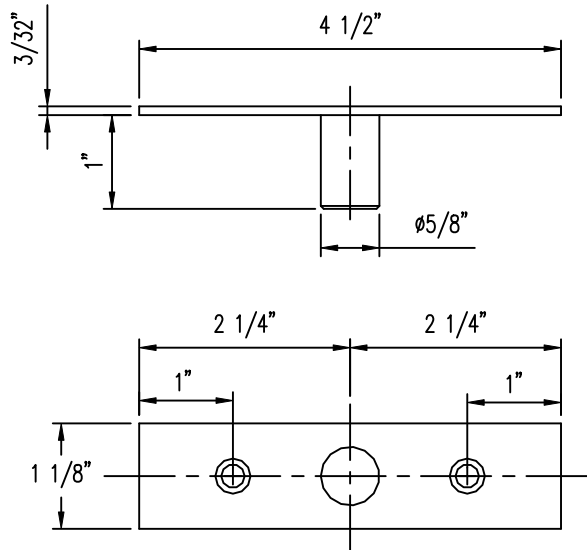

#156 TOP MANUAL PIVOT

- FRAME MOUNTED
- FOR CENTRE PIVOTING DOORS
- DOOR PORTION - #319.2 INSERT for TOP PATCH (#157)
- MAX. WEIGHT CAPACITY 170 lbs (77 kg)

#156HD STAINLESS STEEL TOP MANUAL PIVOT

- FRAME MOUNTED
- FOR CENTRE PIVOTING DOORS
- DOOR PORTION - #319.2 INSERT for TOP PATCH (#157)
- MAX. WEIGHT CAPACITY 275 lbs (120 kg)