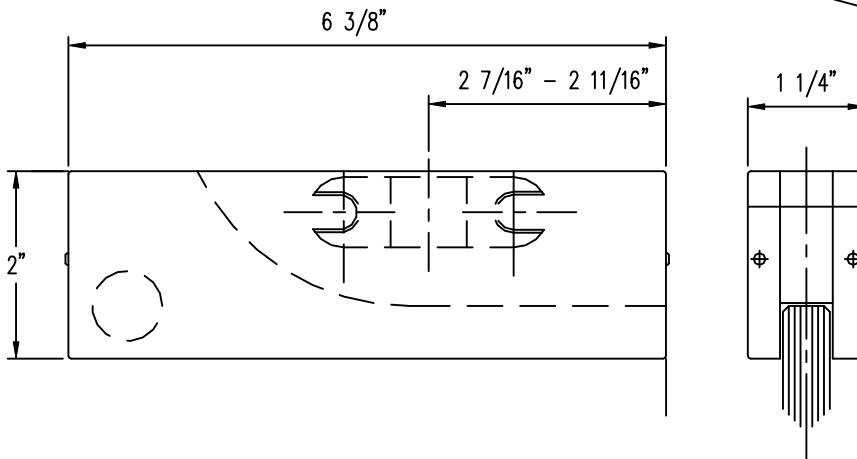

TOP DOOR PATCH

#319.41 for DORMA 88 OVERHEAD CLOSER

#319.2 for #156 TOP PIVOT

PATCHES for 1/2" GLASS

ADAPTABLE for 3/8" and 5/8" GLASS

BOTTOM DOOR PATCH

#319.1 for DORMA 80 FLOOR CLOSER or

#355.5 FLOOR BEARING PIVOT

PATCHES for 1/2" GLASS

ADAPTABLE for 3/8" and 5/8" GLASS