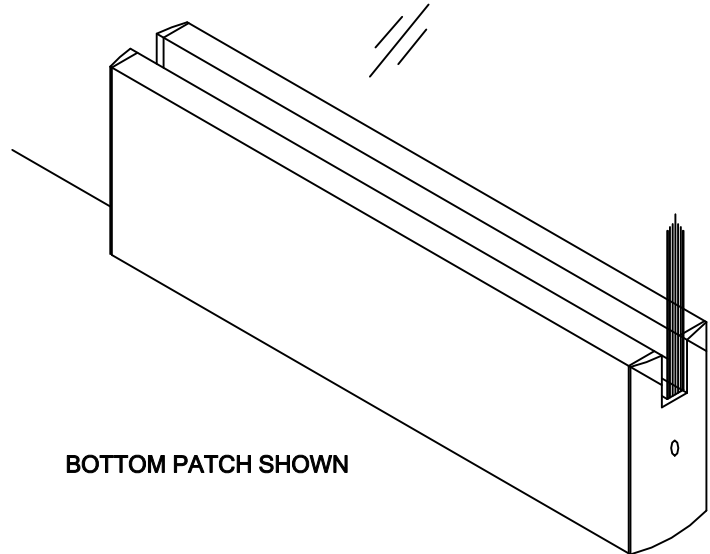

## INKAN RAIL PATCH

TOP AND BOTTOM RAIL PATCH.  
 4" HIGH X 12 3/4" LONG  
 PATCHES for 1/2", 5/8" & 3/4" GLASS  
 ANY TOP & BOTTOM PIVOT AVAILABLE FOR RAILS  
 AVAILABLE IN ANY FINISH.

BOTTOM PATCH SHOWN