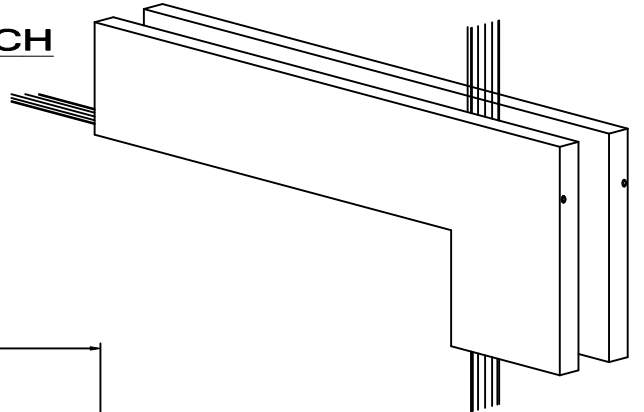

TRANSOM /SIDELITE PIVOT PATCH

#317.4R - RIGHT HAND

#317.4L - LEFT HAND

PATCHES for 1/2" GLASS

ADAPTABLE for 3/8" and 5/8" GLASS

TRANSOM /SIDELITE PIVOT PATCH for FIN

#317.41R - RIGHT HAND

#317.41L - LEFT HAND

PATCHES for 1/2" GLASS

ADAPTABLE for 3/8" and 5/8" GLASS

3/4" GLASS to SPECIAL ORDER

FIN GLASS is 1/2" (min), 5/8" or 3/4"