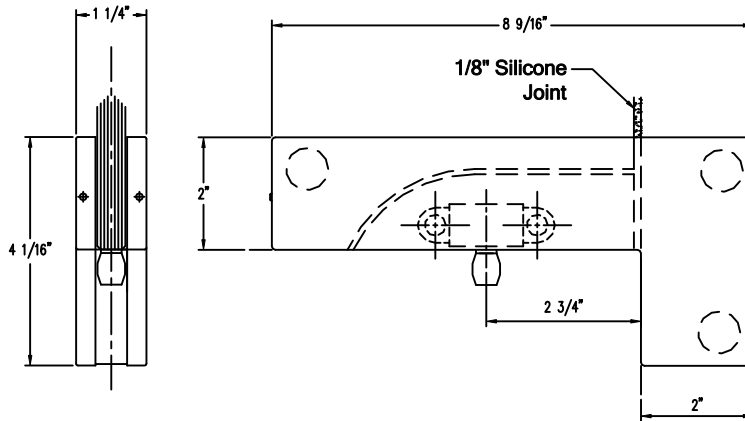

TRANSOM /SIDELITE PIVOT PATCH

#317.4R - RIGHT HAND

#317.4L - LEFT HAND

PATCHES for 1/2" GLASS

ADAPTABLE for 3/8" and 5/8" GLASS

TRANSOM /SIDELITE PIVOT PATCH for FIN

#317.41R - RIGHT HAND

#317.41L - LEFT HAND

PATCHES for 1/2" GLASS

ADAPTABLE for 3/8" and 5/8" GLASS

3/4" GLASS to SPECIAL ORDER

FIN GLASS is 1/2" (min), 5/8" or 3/4"