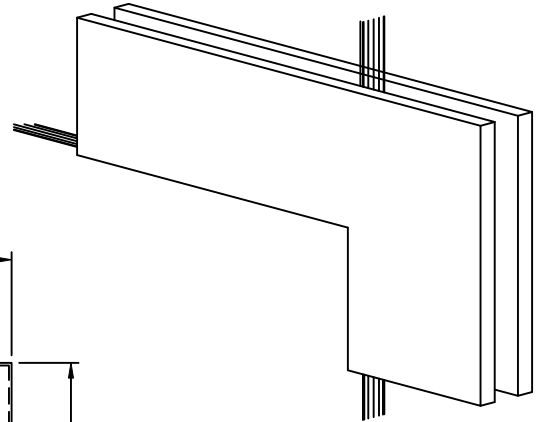

## TRANSOM /SIDELITE PIVOT PATCH

#317.4R - RIGHT HAND

#317.4L - LEFT HAND

PATCHES for 3/4" GLASS (SPECIAL ORDER)

## TRANSOM /SIDELITE PIVOT PATCH FOR FIN

PATCHES for 3/4" GLASS (SPECIAL ORDER)