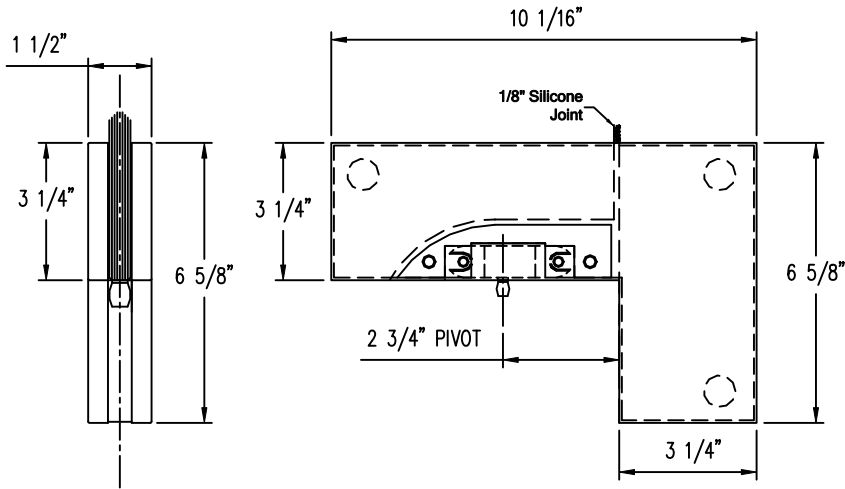

## TRANSOM /SIDELITE PIVOT PATCH

#317.4R - RIGHT HAND

#317.4L - LEFT HAND

PATCHES for 3/4" GLASS (SPECIAL ORDER)

## TRANSOM /SIDELITE PIVOT PATCH FOR FIN

PATCHES for 3/4" GLASS (SPECIAL ORDER)