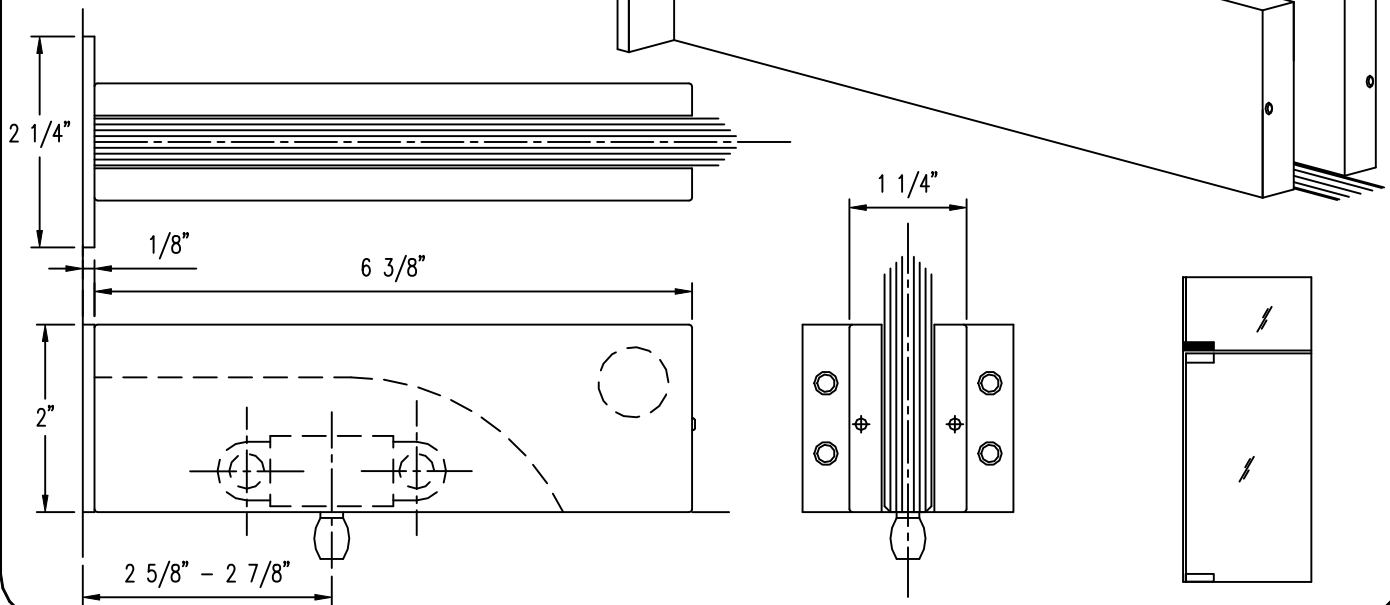

TRANSOM /WALL PIVOT PATCH

#319.35 PIVOT PATCH - WALL MOUNTED

PATCHES for 1/2" GLASS

ADAPTABLE for 3/8" and 5/8" GLASS

3/4" GLASS to SPECIAL ORDER

SIDELITE /FIN BRACKET

#593.1 BRACKET PATCH

MOUNTED to FRAME or PATCH BODY

SPECIFY GLASS THICKNESS