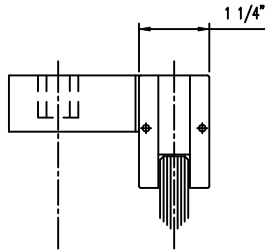

OFFSET TOP DOOR PATCH

#312.1R - RIGHT HANDED SINGLE ACTING
#312.1L - LEFT HANDED SINGLE ACTING

PATCHES for 1/2" GLASS
ADAPTABLE for 3/8" and 5/8" GLASS

OFFSET BOTTOM DOOR PATCH

#311.1R - RIGHT HANDED SINGLE ACTING
#311.1L - LEFT HANDED SINGLE ACTING

PATCHES for 1/2" GLASS
ADAPTABLE for 3/8" and 5/8" GLASS
3/4" GLASS to SPECIAL ORDER
SEE PG. 26