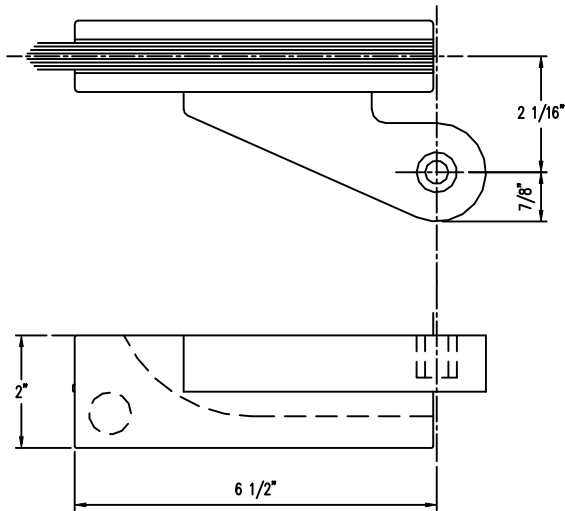

OFFSET TOP DOOR PATCH

#312.1R - RIGHT HANDED SINGLE ACTING
#312.1L - LEFT HANDED SINGLE ACTING

PATCHES for 1/2" GLASS
ADAPTABLE for 3/8" and 5/8" GLASS

OFFSET BOTTOM DOOR PATCH

#311.1R - RIGHT HANDED SINGLE ACTING
#311.1L - LEFT HANDED SINGLE ACTING

PATCHES for 1/2" GLASS
ADAPTABLE for 3/8" and 5/8" GLASS
3/4" GLASS to SPECIAL ORDER
SEE PG. 26