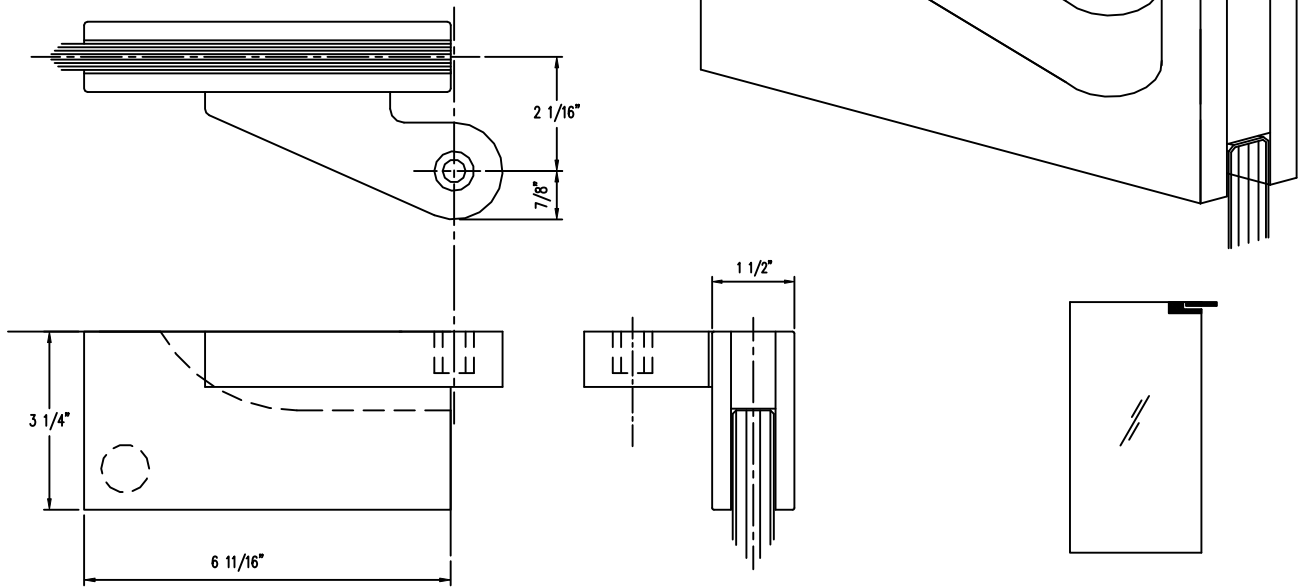

OFFSET TOP DOOR PATCH

#312.1R - RIGHT HANDED SINGLE ACTING
#312.1L - LEFT HANDED SINGLE ACTING

PATCHES for 3/4" GLASS (SPECIAL ORDER)

OFFSET BOTTOM DOOR PATCH

#311.1R - RIGHT HANDED SINGLE ACTING
#311.1L - LEFT HANDED SINGLE ACTING

PATCHES for 3/4" GLASS (SPECIAL ORDER)