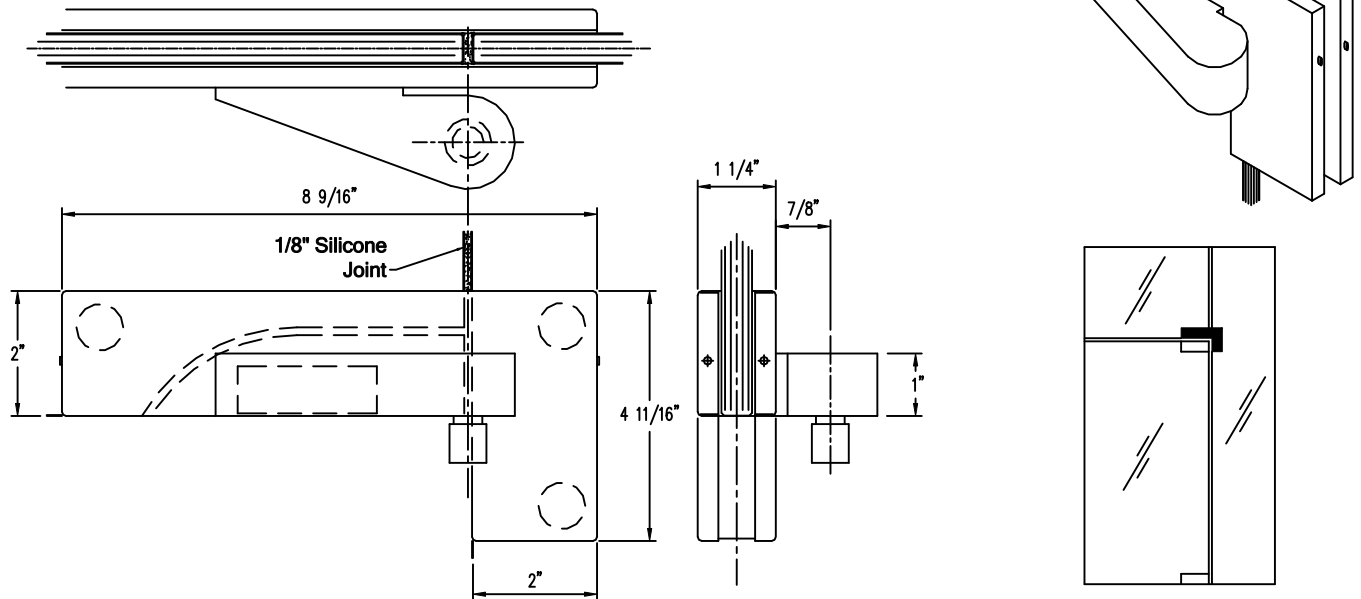

TRANSOM/SIDELITE PIVOT PATCH - OFFSET

#327.1R - RIGHT HANDED SINGLE ACTING

#327.1L - LEFT HANDED SINGLE ACTING

PATCHES for 1/2" GLASS

ADAPTABLE for 3/8" and 5/8" GLASS

3/4" GLASS to SPECIAL ORDER

OFFSET ARM

CAN BE MOUNTED on ANY InKan RAIL

SPECIFY HANDING and PIVOT TYPE