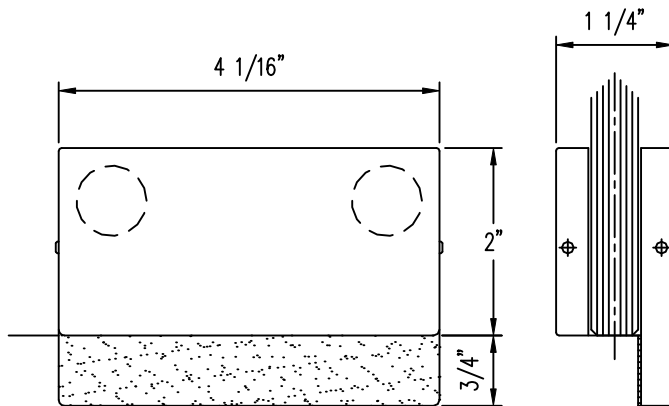

TRANSOM DOOR STOP

#152 PATCH - SINGLE ACTING

PATCHES for 1/2" GLASS

ADAPTABLE for 3/8" and 5/8" GLASS

TRANSOM DOOR STOP

#152 PATCH - SINGLE ACTING

PATCH for 3/4" GLASS (SPECIAL ORDER)