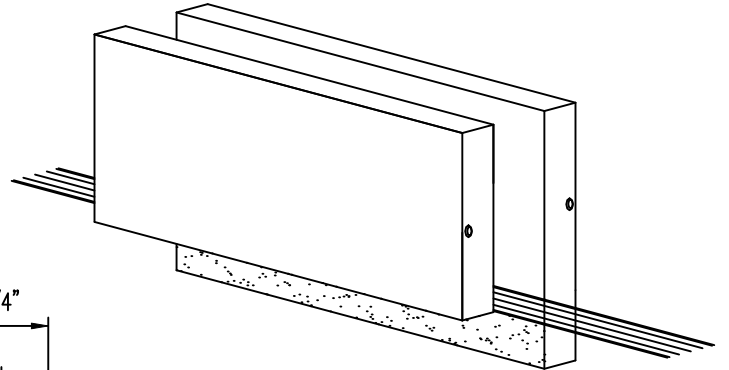

TRANSOM DOOR STOP

#152 PATCH - SINGLE ACTING

PATCHES for 1/2" GLASS

ADAPTABLE for 3/8" and 5/8" GLASS

TRANSOM DOOR STOP

#152 PATCH - SINGLE ACTING

PATCH for 3/4" GLASS (SPECIAL ORDER)