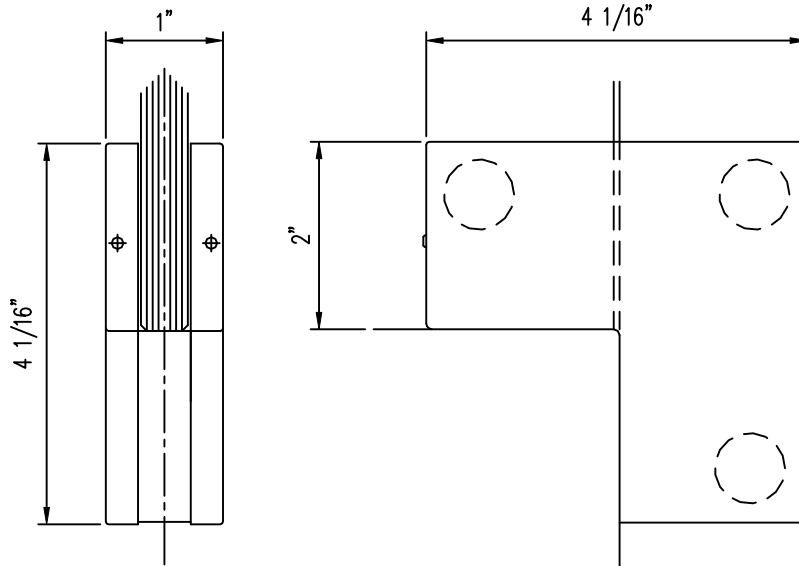

TRANSOM /SIDELITE CORNER PATCH

#153 PATCH - DOUBLE ACTING

PATCHES for 1/2" GLASS

ADAPTABLE for 3/8" and 5/8" GLASS

3/4" GLASS to SPECIAL ORDER

TRANSOM /SIDELITE DOOR STOP

#154 PATCH - SINGLE ACTING DOORS

PATCHES for 1/2" GLASS

ADAPTABLE for 3/8" and 5/8" GLASS

3/4" GLASS to SPECIAL ORDER