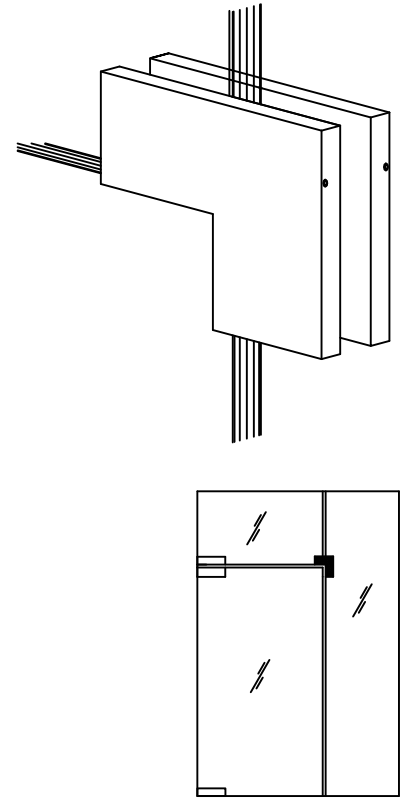

TRANSOM /SIDELITE CORNER PATCH

#153 PATCH - DOUBLE ACTING

PATCHES for 1/2" GLASS

ADAPTABLE for 3/8" and 5/8" GLASS

3/4" GLASS to SPECIAL ORDER

TRANSOM /SIDELITE DOOR STOP

#154 PATCH - SINGLE ACTING DOORS

PATCHES for 1/2" GLASS

ADAPTABLE for 3/8" and 5/8" GLASS

3/4" GLASS to SPECIAL ORDER