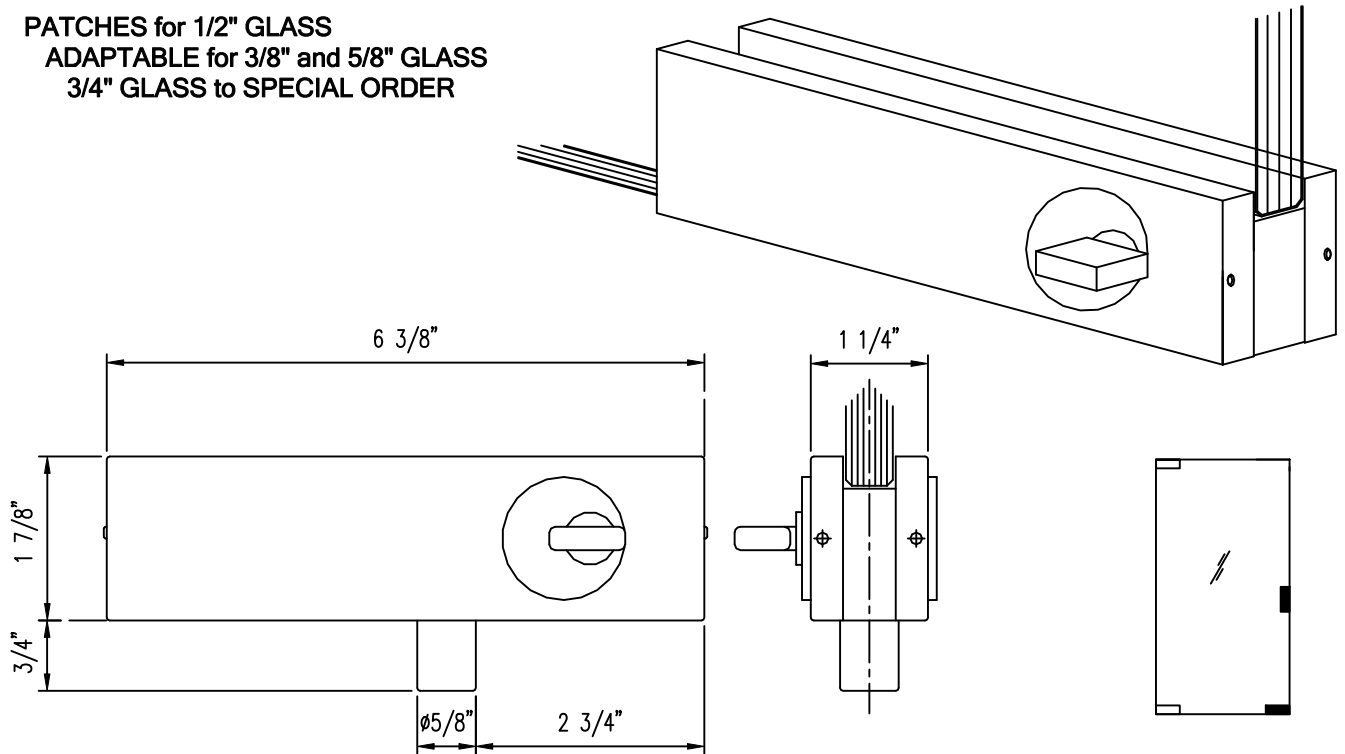

## #16500 PATCH LOCK

PATCHES for 1/2" GLASS  
ADAPTABLE for 3/8" and 5/8" GLASS  
3/4" GLASS to SPECIAL ORDER

## #319.5 PATCH LOCK

PROFILE CYLINDER - CANNOT be MASTER-KEYED to  
NORTH AMERICAN BUILDING SYSTEMS

PATCHES for 1/2" GLASS  
ADAPTABLE for 3/8" and 5/8" GLASS  
3/4" GLASS to SPECIAL ORDER