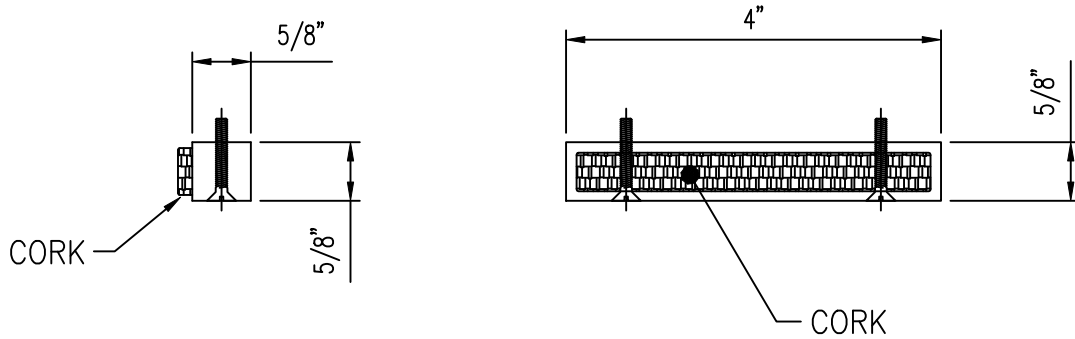

## InKan #123 DOOR STOP ( DOUBLE DOOR )

**MATERIAL:** STAINLESS STEEL OR ALUMINUM

**FINISH:** BRUSHED (BLEND 'S') OR MIRROR FINISH IN STOCK.  
FINISH: ANODIZED IN STOCK

**SPECIAL ORDER ON ANODIZED FINISH:**

## InKan #123.5 DOOR STOP ( SINGLE DOOR )

**MATERIAL:** STAINLESS STEEL OR ALUMINUM

**FINISH:** BRUSHED (BLEND 'S') OR MIRROR FINISH IN STOCK.  
FINISH: ANODIZED IN STOCK

**SPECIAL ORDER ON ANODIZED FINISH:**