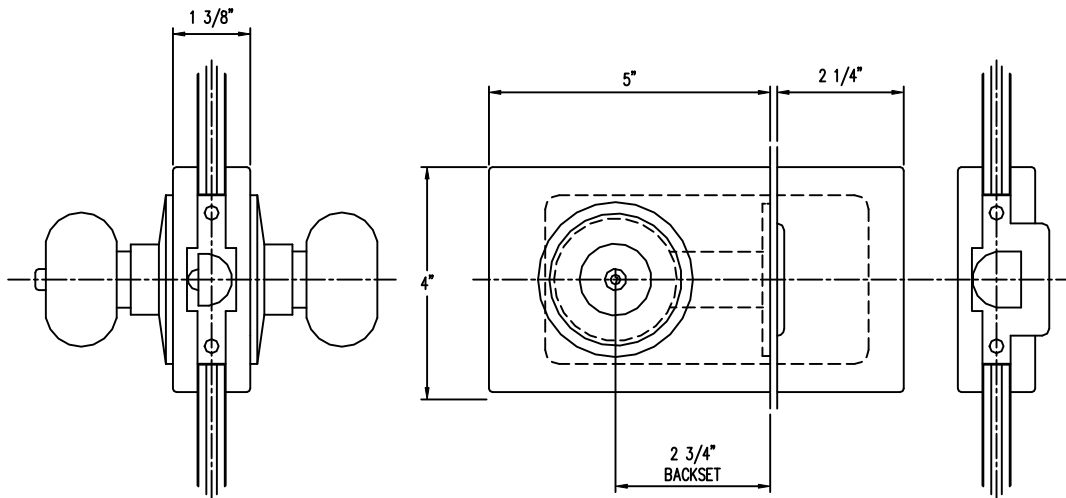

CYLINDRICAL LOCK HOUSING and KEEPER

AVAILABLE with PASSAGE, PRIVACY, or OFFICE FUNCTIONS

For 1/2" GLASS

ADAPTABLE for 3/8" and 5/8" GLASS

AVAILABLE LEVER HANDLES

201 LOCK HOUSING
STANDARD LOCKSET with
2 3/4" BACKSET