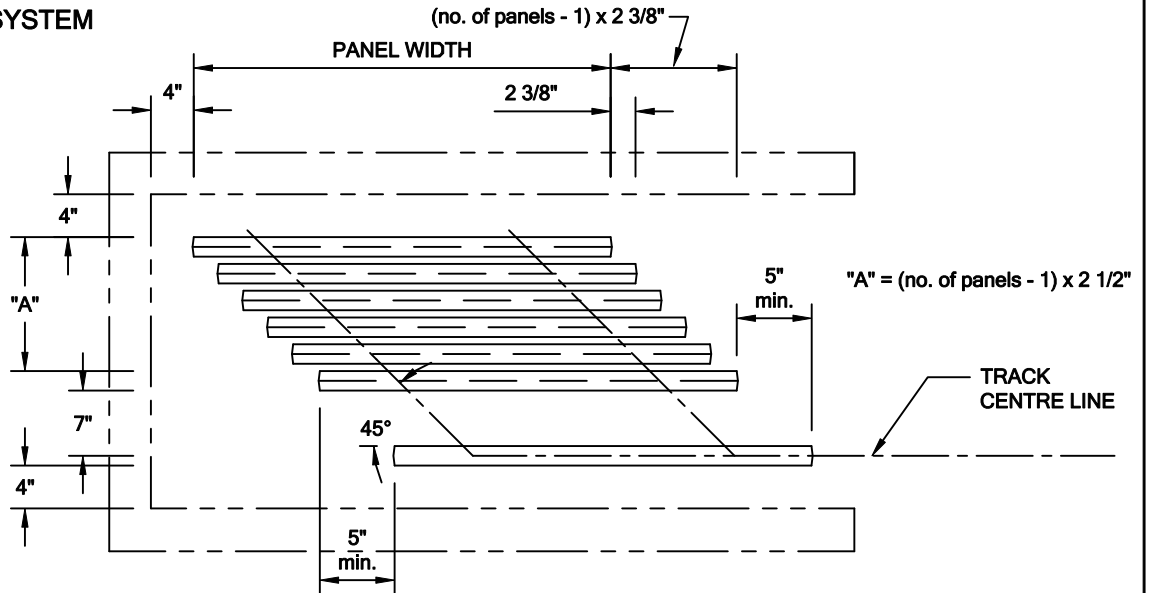

PARALLEL STACKING UNIT

For 530 SLIDER SYSTEM

90° STACKING UNIT

For 540 SLIDER SYSTEM