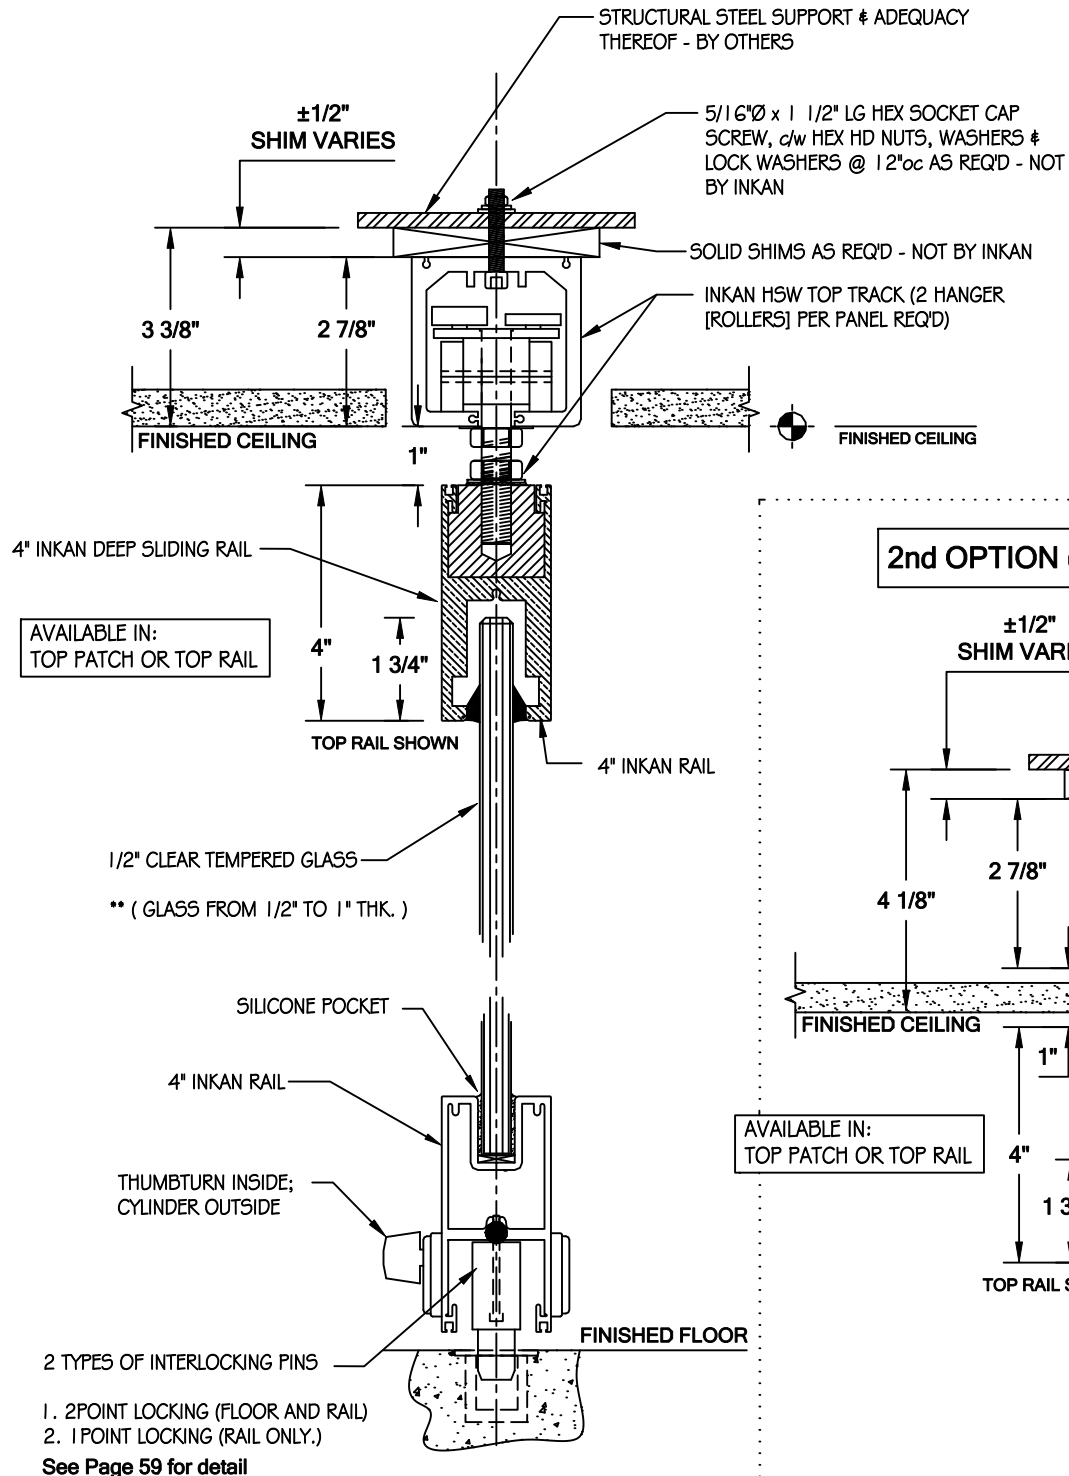

530 & 540 SERIES

HSW TOP HANG SYSTEM - NOT TO EXCEED 150 Kg (330 lbs.)

2nd OPTION (HEAD DETAIL)