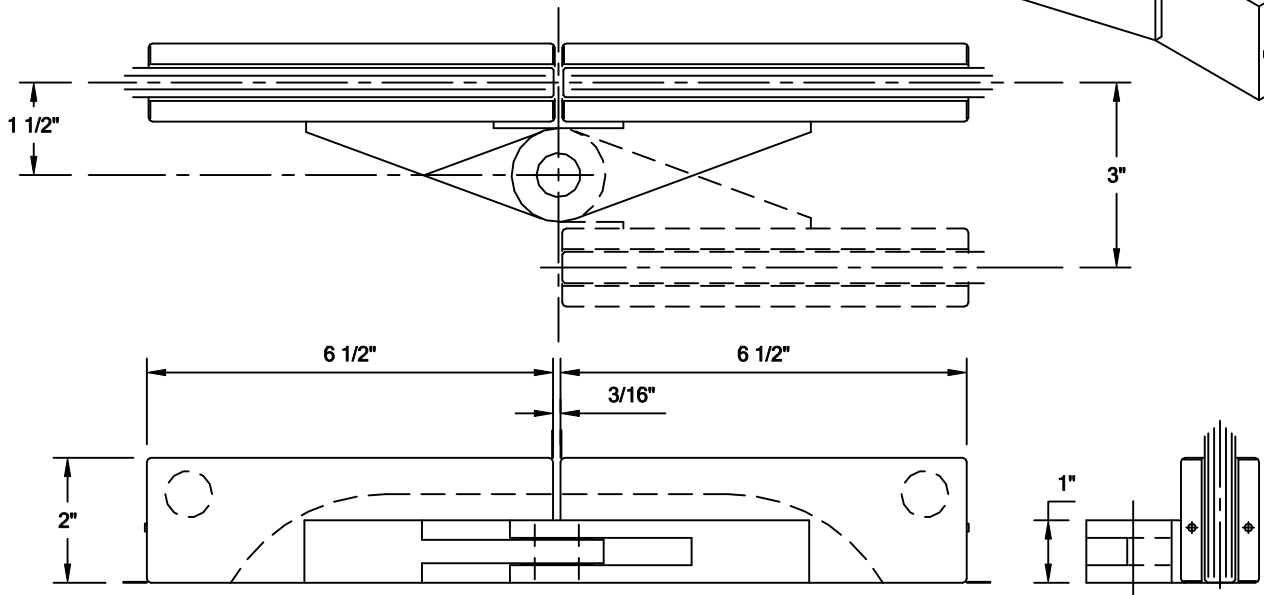

BI-FOLD ARMS

For 610 SERIES BI-FOLD DOORS and
620 SERIES ACCORDION DOORS.

Arms are single acting only; can be
used with arms mounted into
rail section or patch.

PATCH FITTINGS

RAIL