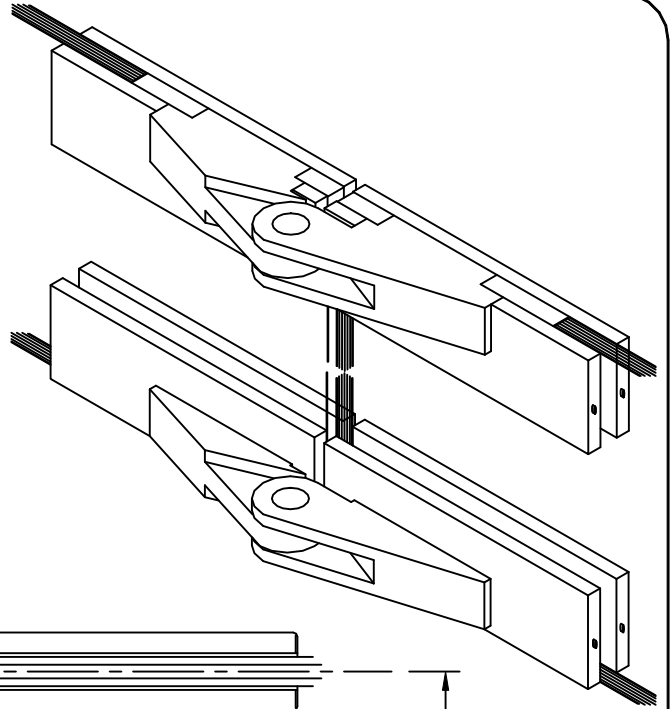

BI-FOLD ARMS

For 610 SERIES BI-FOLD DOORS and
620 SERIES ACCORDION DOORS.

Arms are single acting only; can be
used with arms mounted into
rail section or patch.

PATCH FITTINGS

RAIL