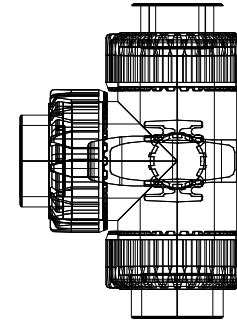

TKD 2.0in NPT Three-Way Ball Valve

TKD 2.0in Soc Three-Way Ball Valve

TKD 1.25in NPT  
Three-Way Ball Valve

TKD 1.25in Soc  
Three-Way Ball Valve

TKD 1.5in NPT  
Three-Way Ball Valve

TKD 1.50in Soc  
Three-Way Ball Valve

TKD 0.375in NPT  
Three-Way Ball  
Valve

TKD 0.375in Soc  
Three-Way Ball  
Valve

TKD 0.5in NPT  
Three-Way Ball  
Valve

TKD 0.50in Soc  
Three-Way Ball  
Valve

TKD 0.75in NPT  
Three-Way Ball  
Valve

TKD 0.75in Soc  
Three-Way Ball  
Valve

TKD 1.0in NPT  
Three-Way Ball  
Valve

TKD 1.0in Soc  
Three-Way Ball  
Valve

Revision:	Issue Date:
R0	2017-01
-	-
-	-
-	-
-	-

Detail Title: