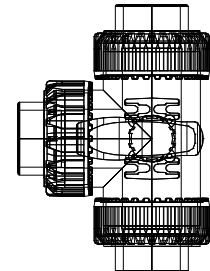

TKD 2.0in NPT Three-Way Ball Valve

TKD 2.0in Soc Three-Way Ball Valve

TKD 1.25in NPT  
Three-Way Ball Valve

TKD 1.25in Soc  
Three-Way Ball Valve

TKD 1.5in NPT  
Three-Way Ball Valve

TKD 1.50in Soc  
Three-Way Ball Valve

TKD 0.375in NPT  
Three-Way Ball  
Valve

TKD 0.375in Soc  
Three-Way Ball  
Valve

TKD 0.5in NPT  
Three-Way Ball  
Valve

TKD 0.50in Soc  
Three-Way Ball  
Valve

TKD 0.75in NPT  
Three-Way Ball  
Valve

TKD 0.75in Soc  
Three-Way Ball  
Valve

TKD 1.0in NPT  
Three-Way Ball  
Valve

TKD 1.0in Soc  
Three-Way Ball  
Valve

Revision:	Issue Date:
R0	2017-01
-	-
-	-
-	-
-	-

Detail Title: