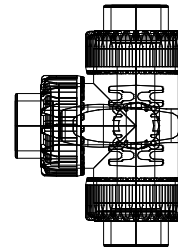

TKD 2.0in NPT Three-Way Ball Valve

TKD 2.0in Soc Three-Way Ball Valve

TKD 1.25in NPT  
Three-Way Ball Valve

TKD 1.25in Soc  
Three-Way Ball Valve

TKD 1.5in NPT  
Three-Way Ball Valve

TKD 1.50in Soc  
Three-Way Ball Valve

TKD 0.375in NPT  
Three-Way Ball  
Valve

TKD 0.375in Soc  
Three-Way Ball  
Valve

TKD 0.5in NPT  
Three-Way Ball  
Valve

TKD 0.50in Soc  
Three-Way Ball  
Valve

TKD 0.75in NPT  
Three-Way Ball  
Valve

TKD 0.75in Soc  
Three-Way Ball  
Valve

TKD 1.0in NPT  
Three-Way Ball  
Valve

TKD 1.0in Soc  
Three-Way Ball  
Valve

Revision:	Issue Date:
R0	2017-01
-	-
-	-
-	-
-	-

Detail Title: