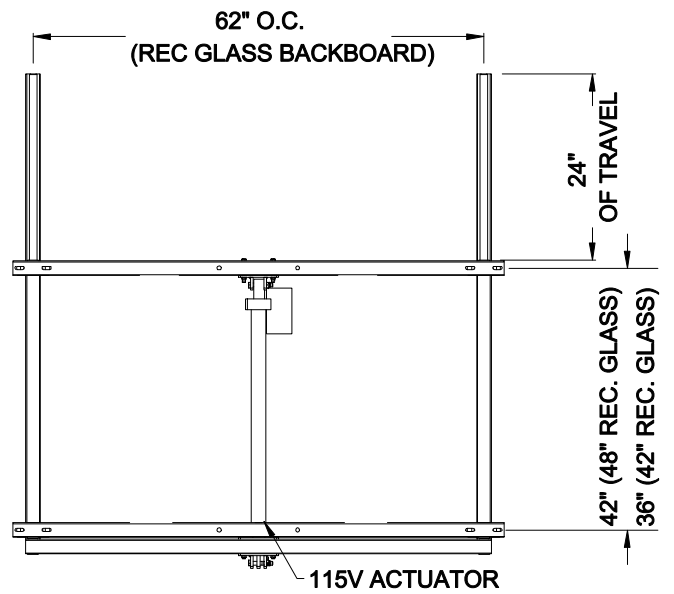

**SIDE VIEW**

**FRONT VIEW**

**NOTES:**

1. INSTALLATION TO BE COMPLETED IN ACCORDANCE WITH MANUFACTURER'S SPECIFICATIONS.
2. DO NOT SCALE DRAWING.

**PRODUCT SPECIFICATION**

BA980RSE/BA980RTE ELECTRIC GOAL HEIGHT ADJUSTER