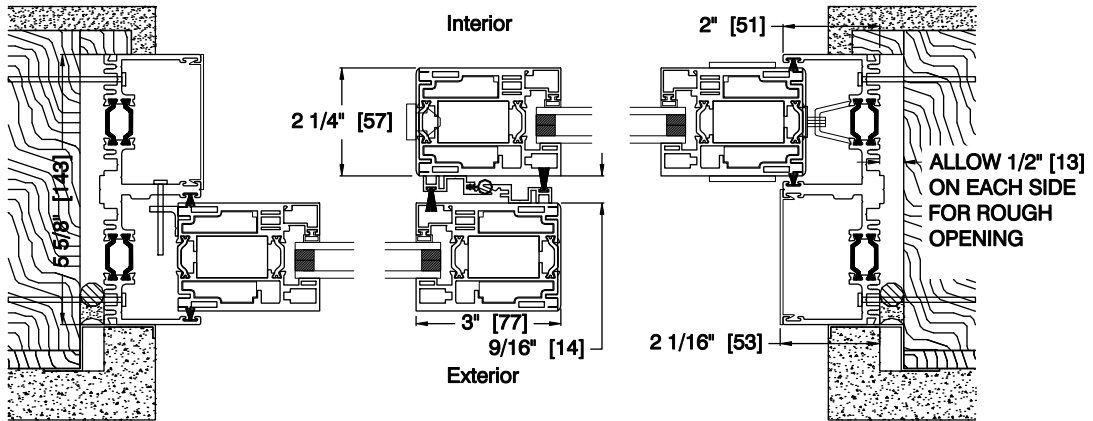

VERTICAL SECTION

← SLIDE DIRECTION

HORIZONTAL SECTION

3817 Ocean Ranch Blvd. Suite 114
 Oceanside, CA 92056
 P: 760.734.1590
 F: 760.734.1591

SYSTEM: ALUMINUM TC

SLIDER: OX

SILL: FLUSH

DATE: 03-07-2014

DRAWN BY: GD