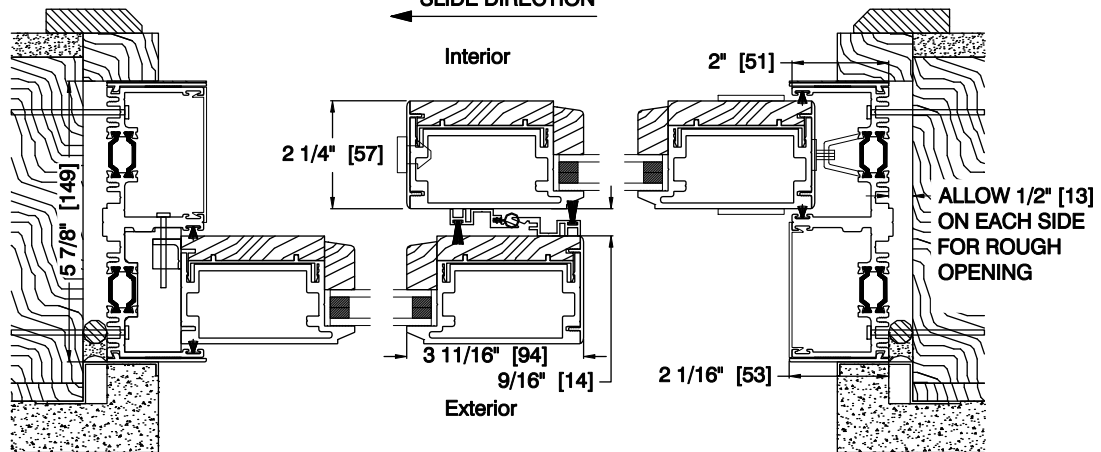

**VERTICAL SECTION**

← SLIDE DIRECTION

**HORIZONTAL SECTION**

3817 Ocean Ranch Blvd. Suite 114  
 Oceanside, CA 92056  
 P: 760.734.1590  
 F: 760.734.1591

SYSTEM: ALUMINUM WOOD

SLIDER: OX

SILL: FLUSH

DATE: 03-07-2014

DRAWN BY: GD