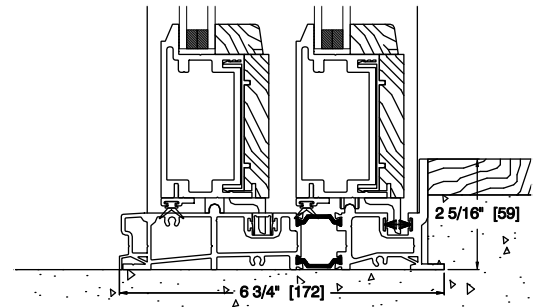

3/4" INTERIOR LEG

1 1/4" INTERIOR LEG

VERTICAL SECTION

HORIZONTAL SECTION

3817 Ocean Ranch Blvd. Suite 114  
 Oceanside, CA 92056  
 P: 760.734.1590  
 F: 760.734.1591

SYSTEM: ALUMINUM WOOD	SLIDER: OX
SILL: WEATHER RESISTANT	DATE: 03-07-2014
	DRAWN BY: GD