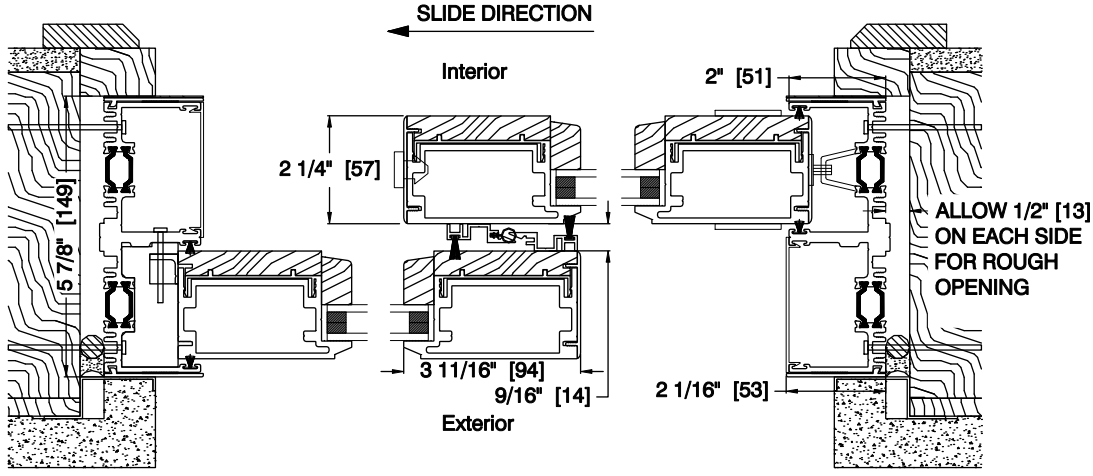

3/4" INTERIOR LEG

1 1/4" INTERIOR LEG

VERTICAL SECTION

HORIZONTAL SECTION

3817 Ocean Ranch Blvd. Suite 114  
 Oceanside, CA 92056  
 P: 760.734.1590  
 F: 760.734.1591

SYSTEM: ALUMINUM WOOD	SLIDER: OX
SILL: WEATHER RESISTANT	DATE: 03-07-2014
	DRAWN BY: GD