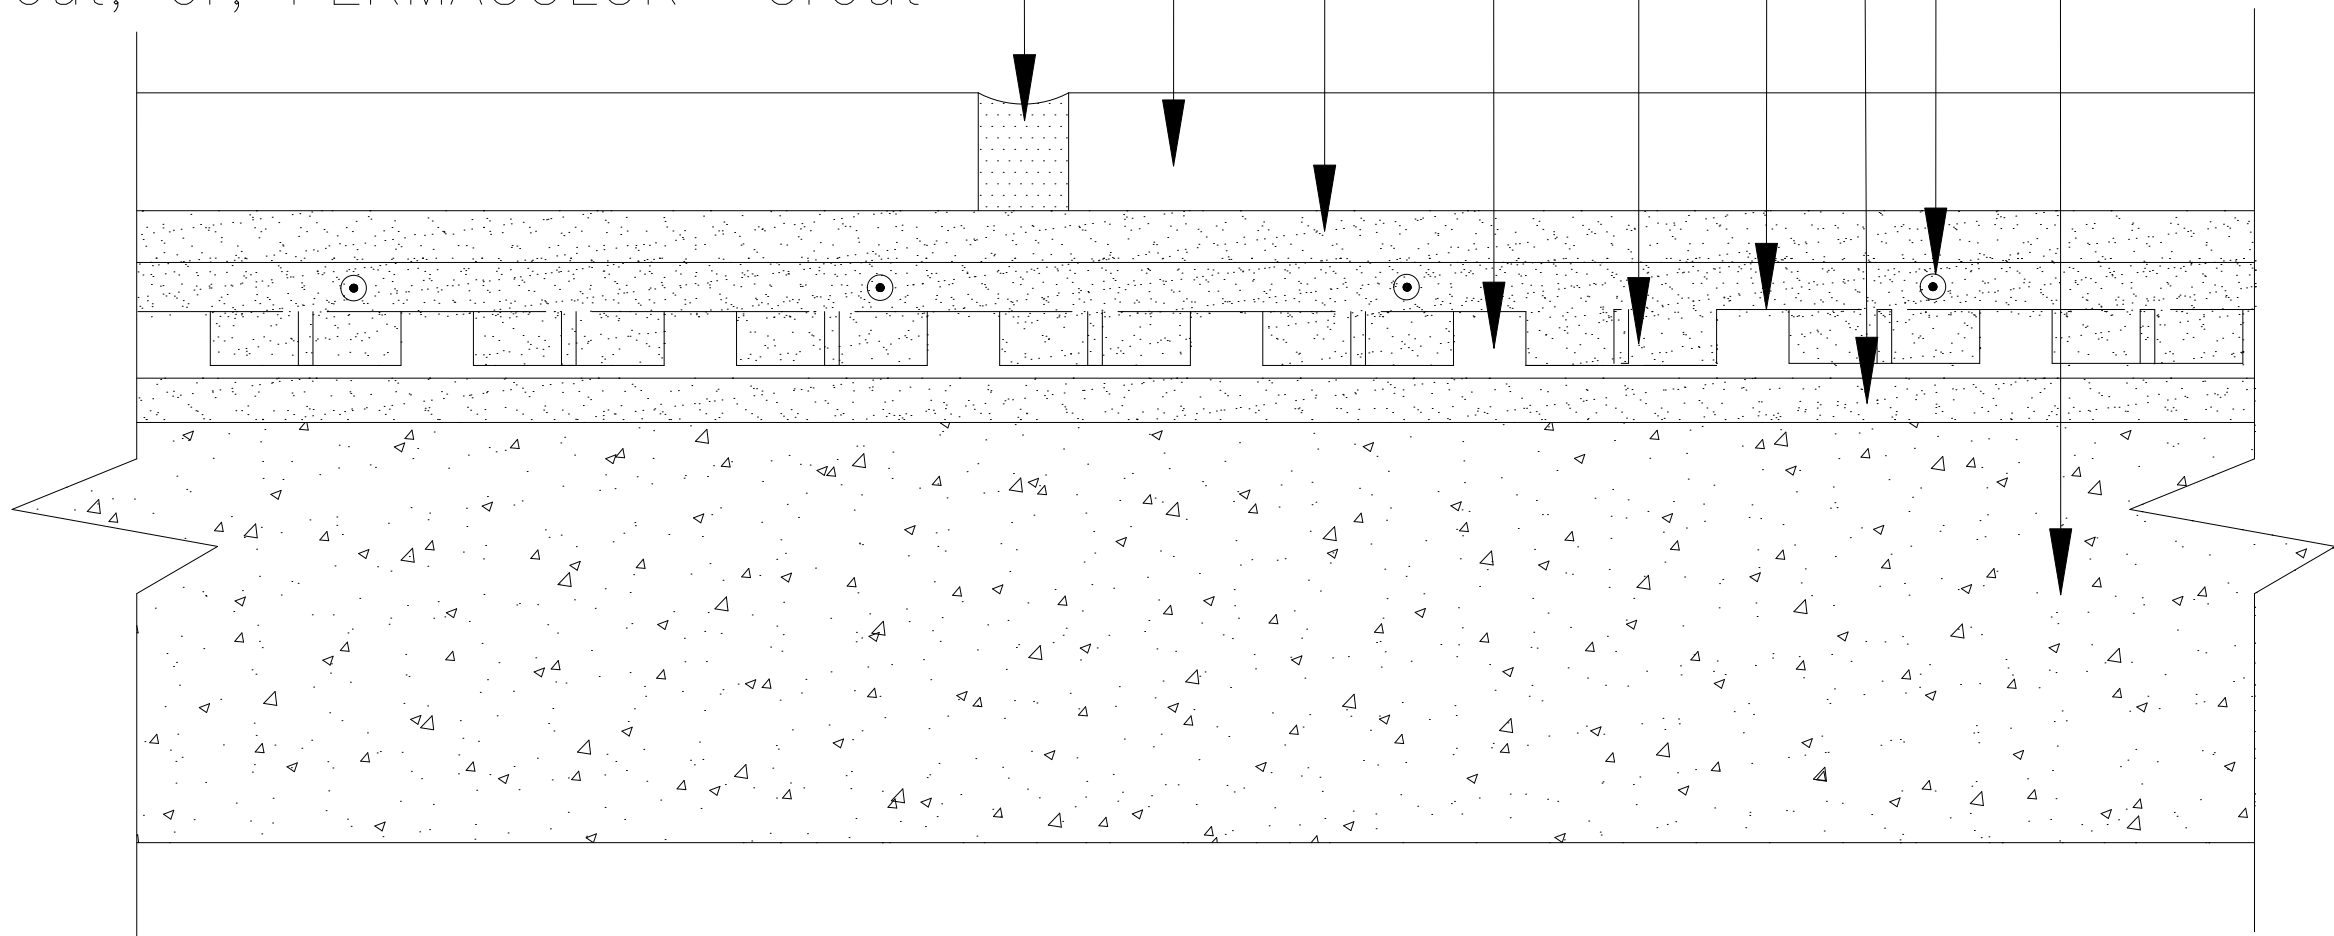

# Drawing No. ES-C-ERH over STRATA\_MAT

Concrete

Floor HEAT

254 Platinum Encapsulate

254 Platinum

STRATA\_MAT™

254 Platinum

Ceramic Tile or Stone (minimum  
2" x 2" [50 x 50mm] tile)

SPECTRALOCK® PRO Premium  
Grout; or, PERMACOLOR® Grout

Revision Date: 6/15

Scale: N.T.S.

AS A PROFESSIONAL COURTESY, LATICRETE OFFERS TECHNICAL SERVICES FREE OF CHARGE. THE USER MAINTAINS ALL RESPONSIBILITY FOR VERIFYING THE APPLICABILITY AND SUITABILITY OF THE TECHNICAL SERVICE OR INFORMATION PROVIDED.