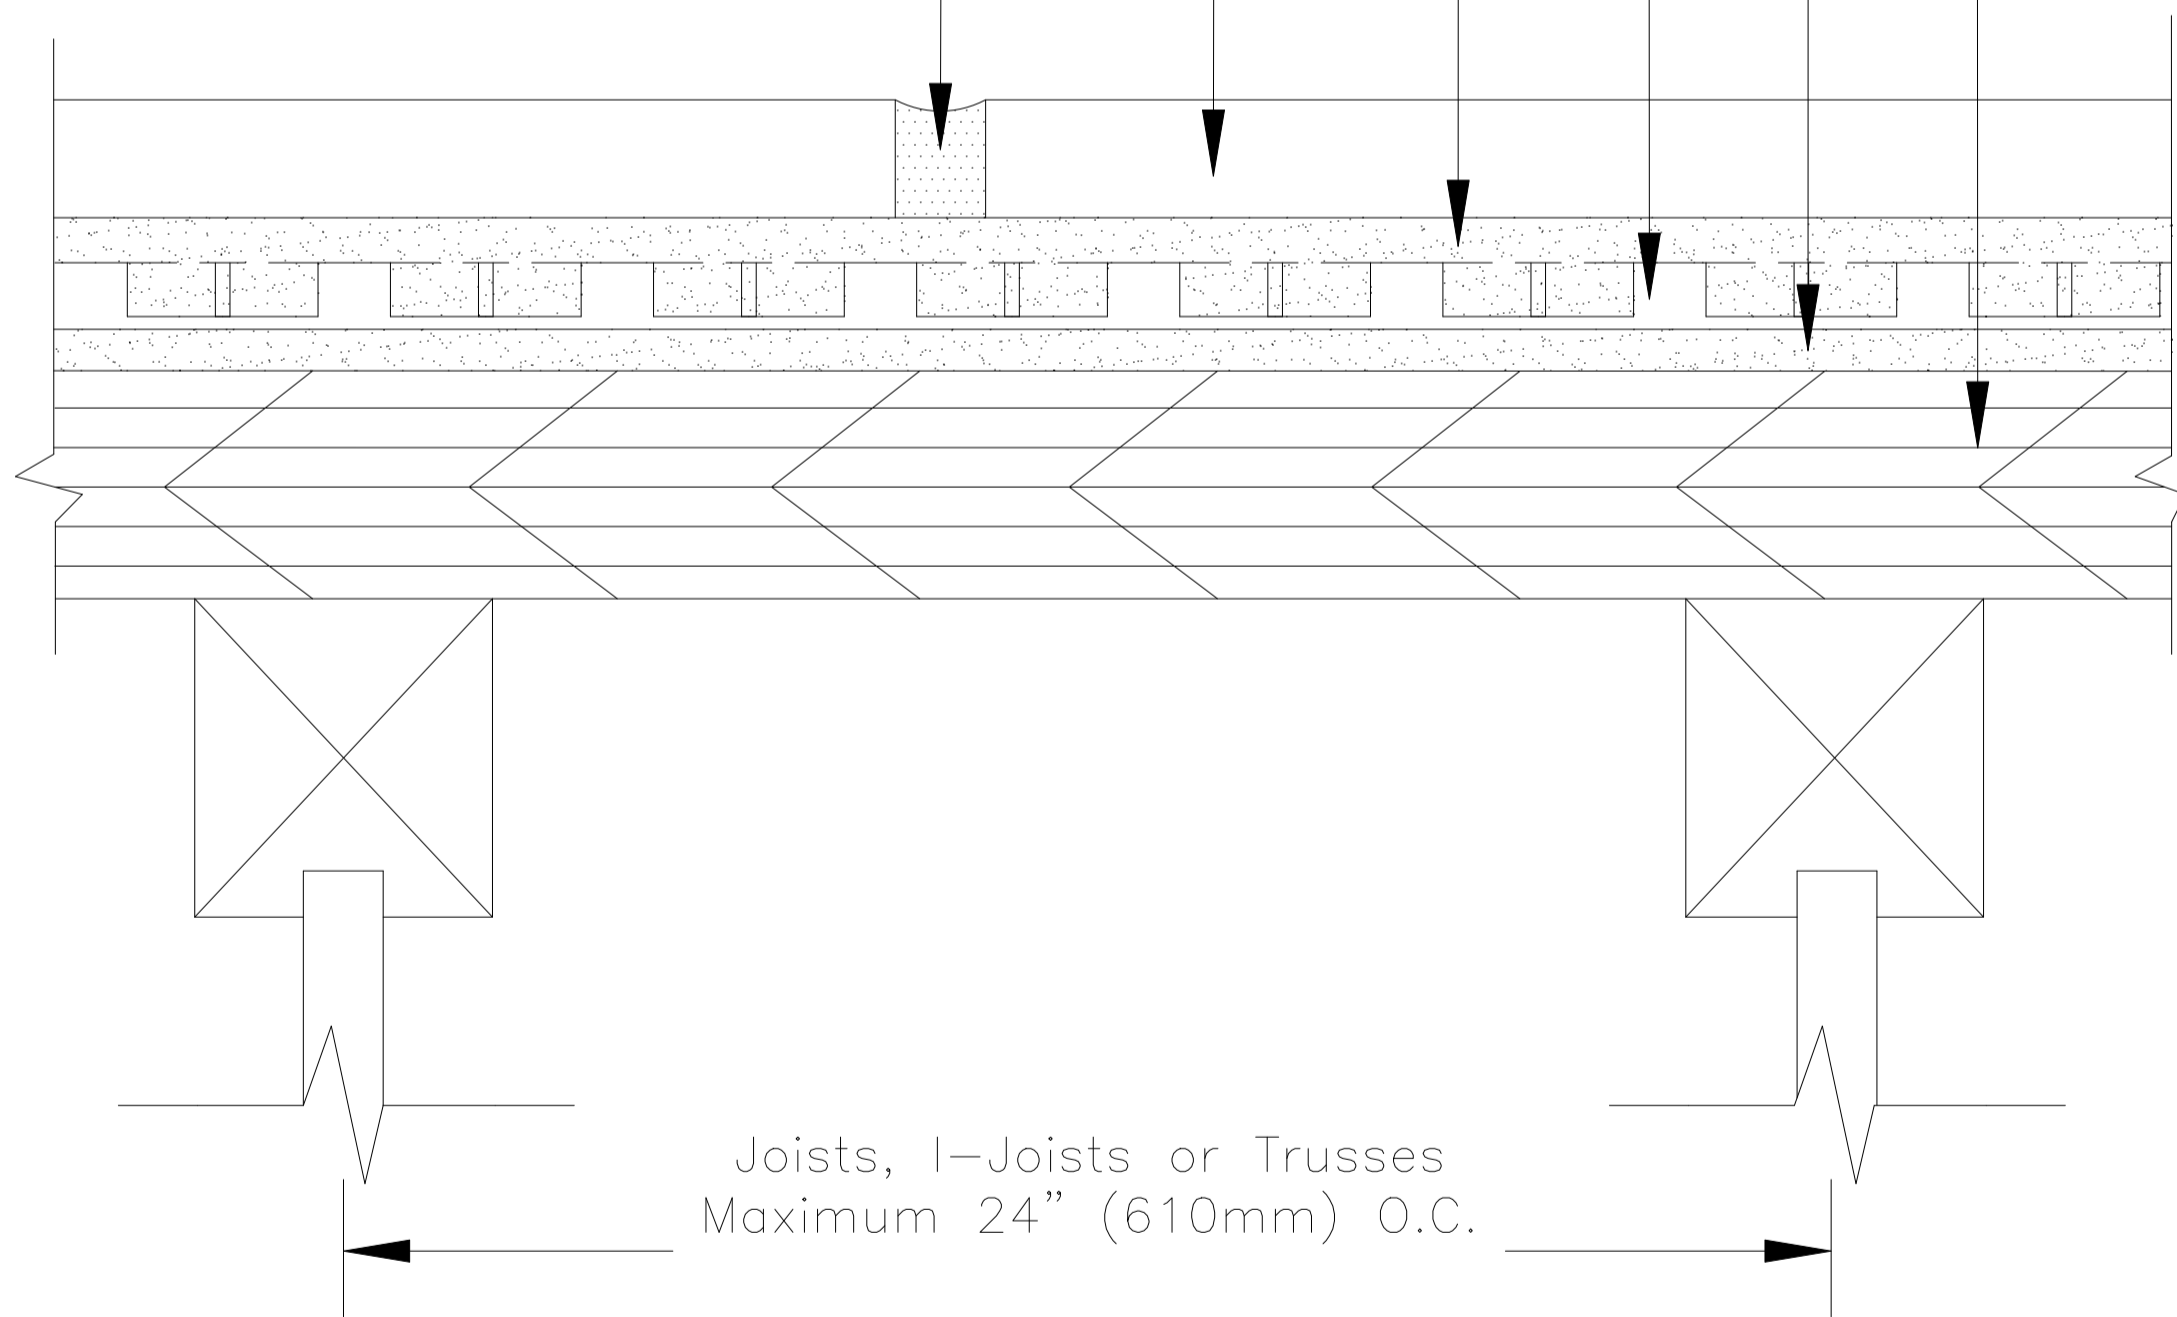

Drawing No. ES-W24oc-T STRATA_MAT

Double Layer Exterior Glue Plywood or OSB
(1 1/8" nominal total thickness)

253 Gold

STRATA_MAT™

253 Gold

Ceramic Tile (minimum
2" x 2" [50 x 50mm] tile)

SPECTRALOCK® PRO Premium
Grout; or, PERMACOLOR® Grout