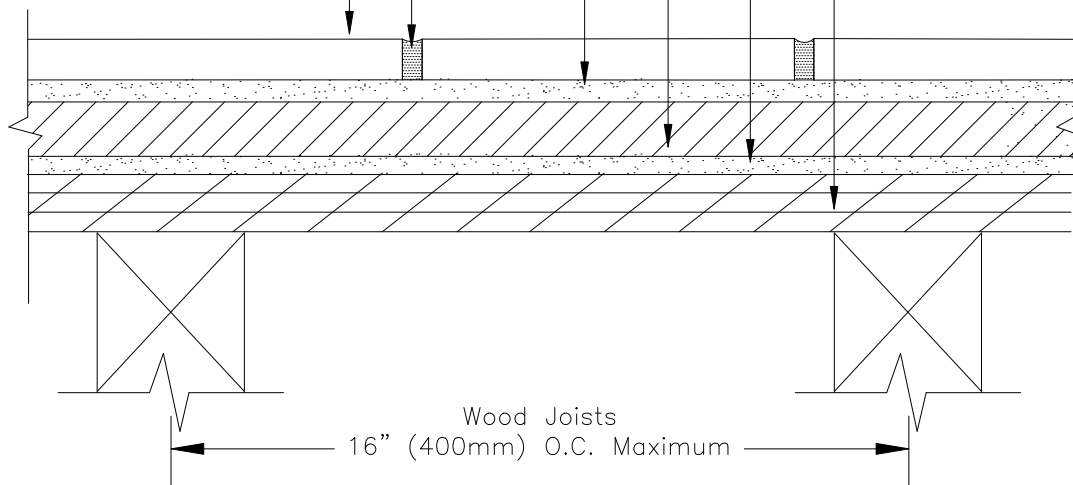

ES F144

Exterior Glue Plywood with Backer Board – Interior Only

Exterior Glue Plywood
5/8" (16mm)

LATICRETE® 253 Gold

Backer Board

LATICRETE 253 Gold

LATICRETE 1500
Sanded Grout

Ceramic Tile or Stone