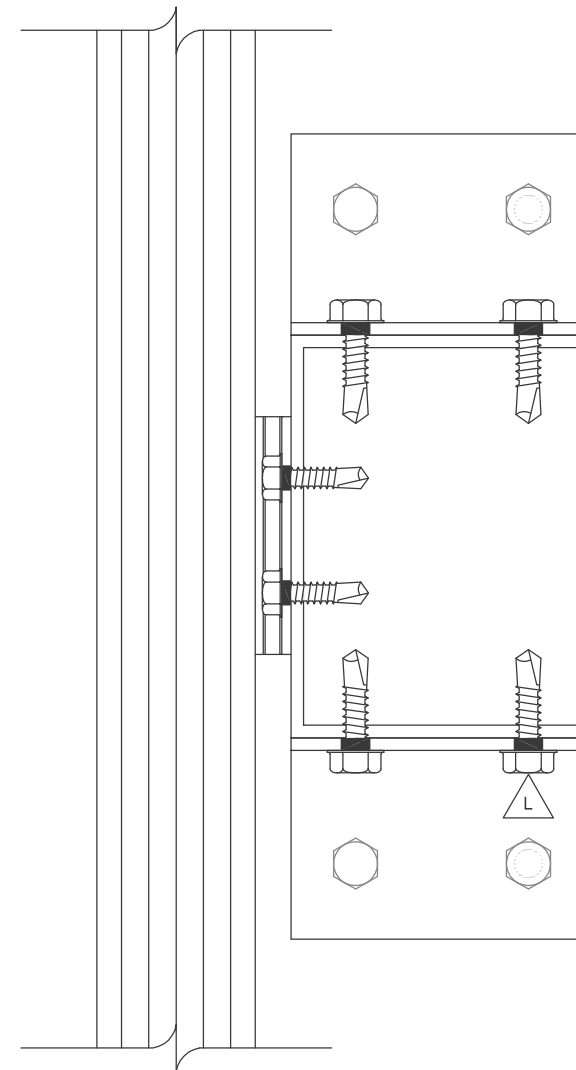

IlluminPC™ Wall System -
40mm Polycarbonate Multi-wall Glazing

1 2 HEAD DETAIL
- - SCALE: 6" = 1'-0"

2 2 SILL DETAIL
- - SCALE: 6" = 1'-0"

3 2 TUBE DETAIL
- - SCALE: 6" = 1'-0"

IlluminPC™ Wall System -
40mm Polycarbonate Multi-wall Glazing

1 3
- - **JAMB DETAIL**
SCALE: 6" = 1'-0"

2 3
- - **CONNECTION DETAIL**
SCALE: 6" = 1'-0"

3 3
- - **JAMB DETAIL**
SCALE: 6" = 1'-0"