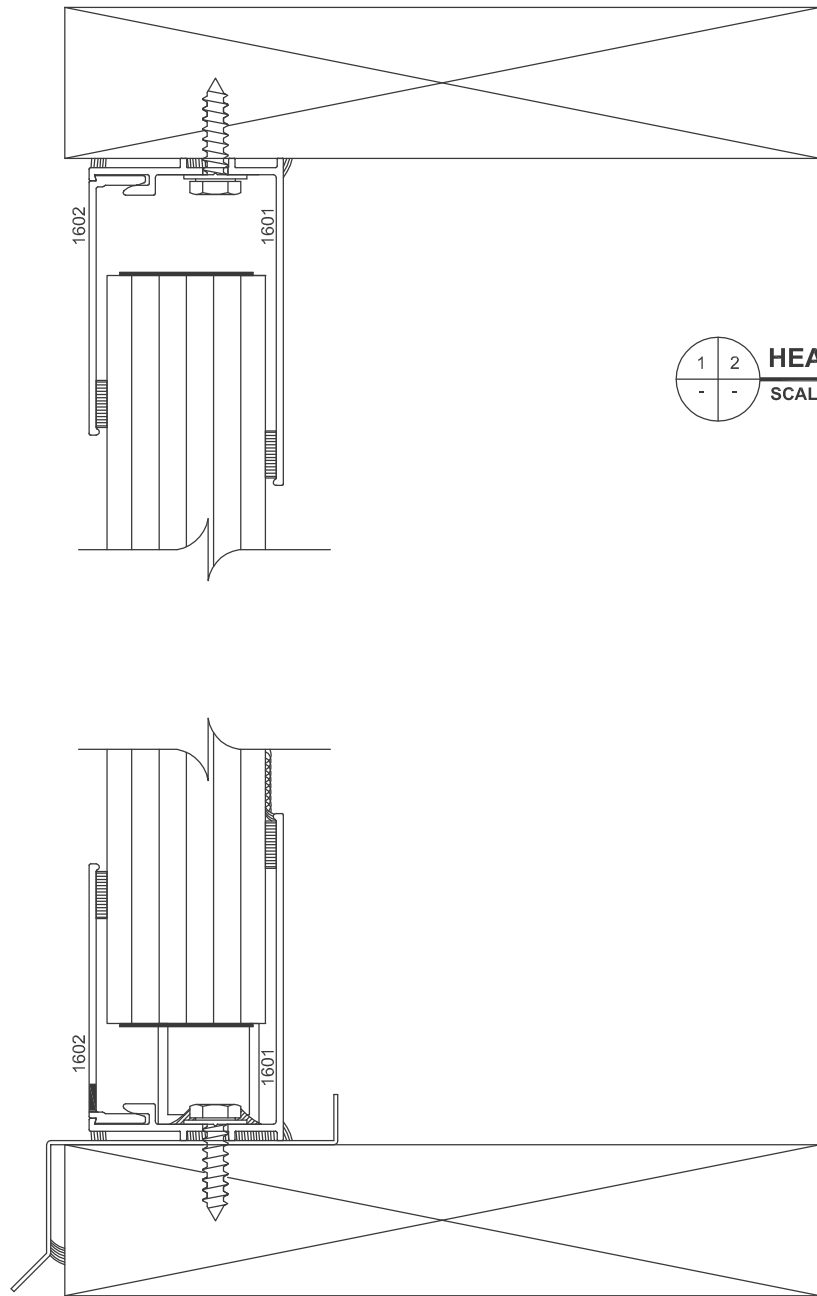

IlluminPC™ Wall System -
40mm Polycarbonate Multi-wall Glazing

1 2 HEAD DETAIL
- - SCALE: 6" = 1'-0"

2 2 SILL DETAIL
- - SCALE: 6" = 1'-0"

3 2 TUBE DETAIL
- - SCALE: 6" = 1'-0"

IlluminPC™ Wall System -
40mm Polycarbonate Multi-wall Glazing

1 3
- - **JAMB DETAIL**
SCALE: 6" = 1'-0"

2 3
- - **CONNECTION DETAIL**
SCALE: 6" = 1'-0"

3 3
- - **JAMB DETAIL**
SCALE: 6" = 1'-0"