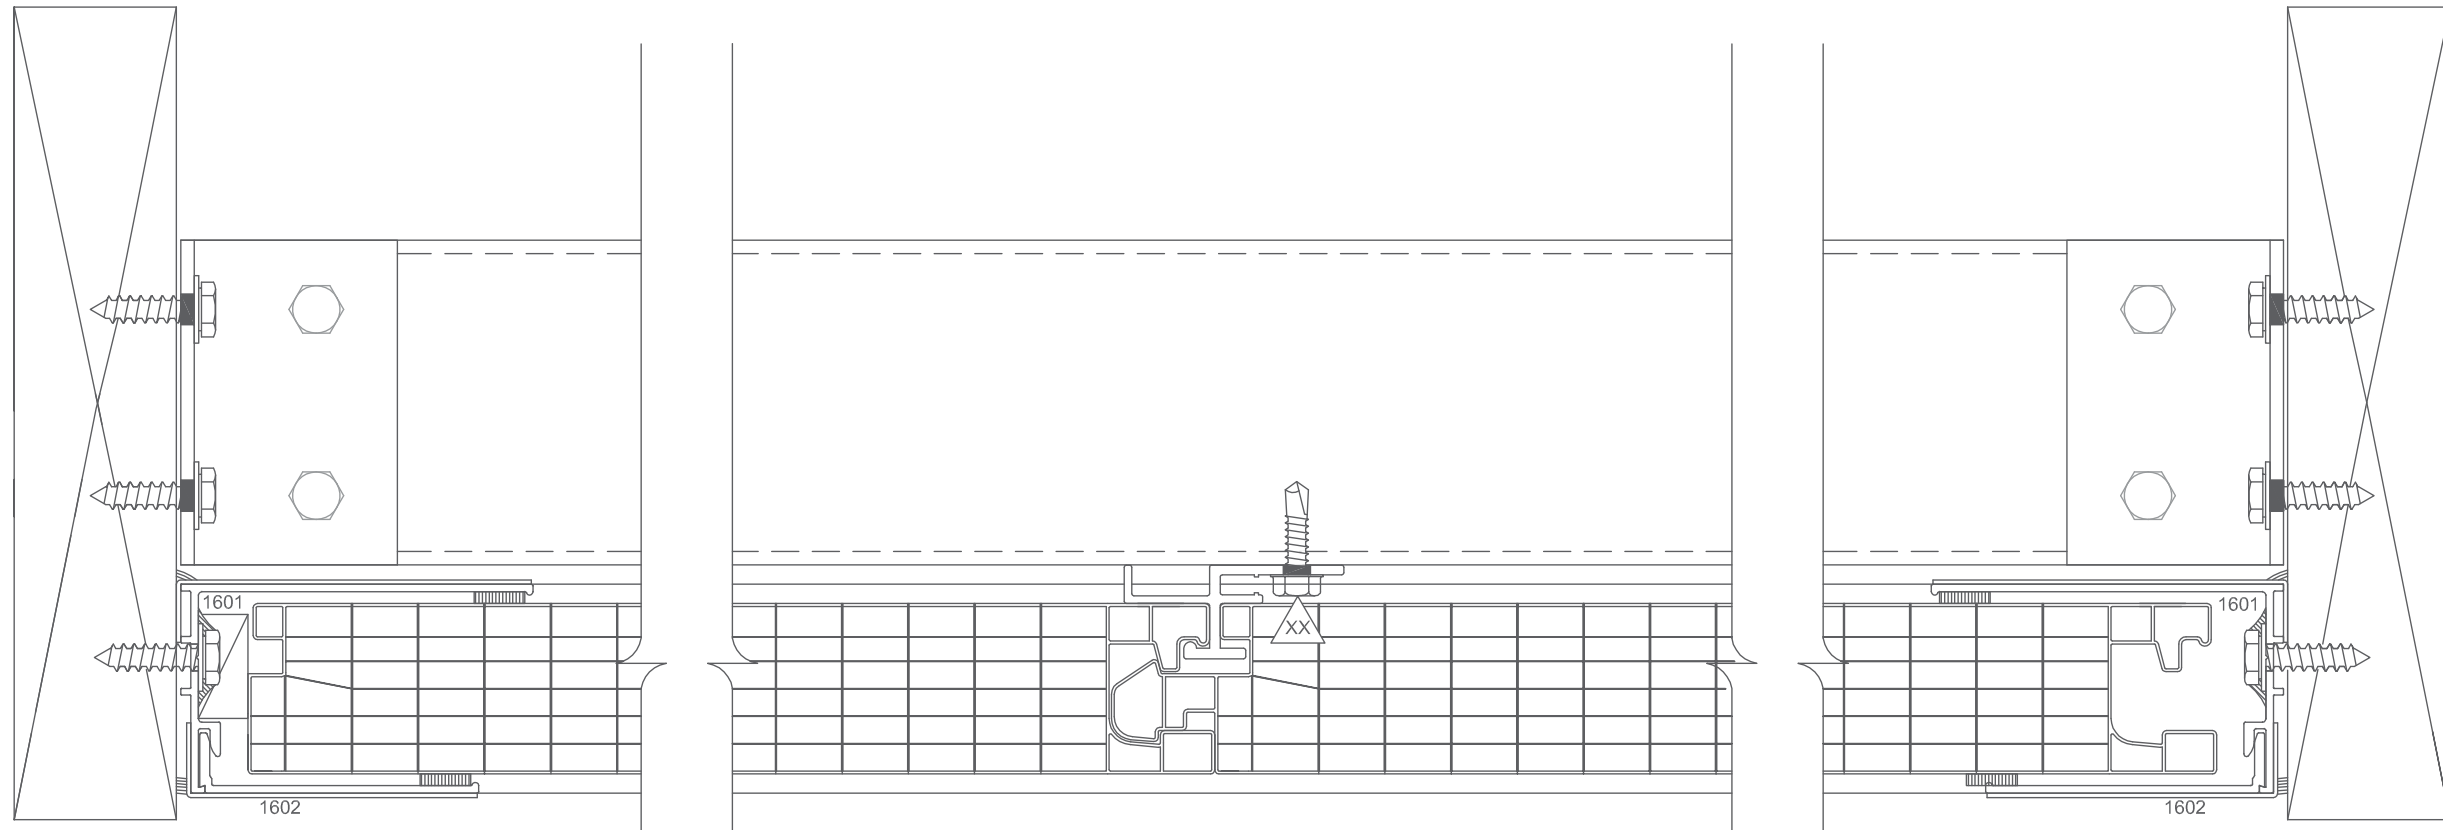

IlluminPC™ Wall System -
40mm Polycarbonate Multi-wall Glazing

1 2 HEAD DETAIL
- - SCALE: 6" = 1'-0"

2 2 SILL DETAIL
- - SCALE: 6" = 1'-0"

3 2 TUBE DETAIL
- - SCALE: 6" = 1'-0"

IlluminPC™ Wall System -
40mm Polycarbonate Multi-wall Glazing

1 3
- - **JAMB DETAIL**
SCALE: 6" = 1'-0"

2 3
- - **CONNECTION DETAIL**
SCALE: 6" = 1'-0"

3 3
- - **JAMB DETAIL**
SCALE: 6" = 1'-0"