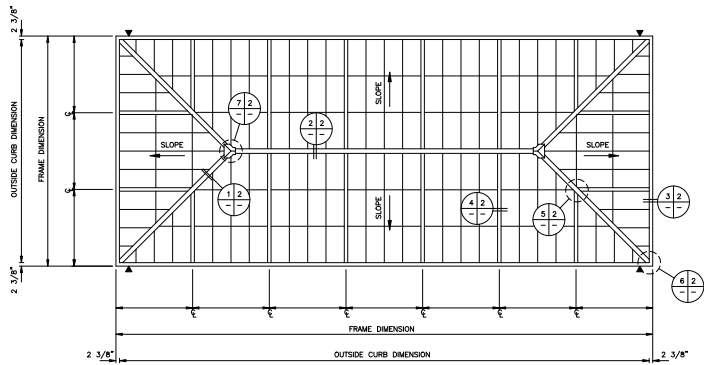

SHEET 1 OF 2

PLAN VIEW  
NOT TO SCALE

INDICATES 1/4\"/>

**MAJOR INDUSTRIES INC.**  
 7120 STEWART AVENUE  
 WAUSAU, WI 54401  
 P.O. BOX 306  
 WAUSAU, WI 54402-0306  
 PHONE (715) 842-4616  
 FAX (715) 846-3336