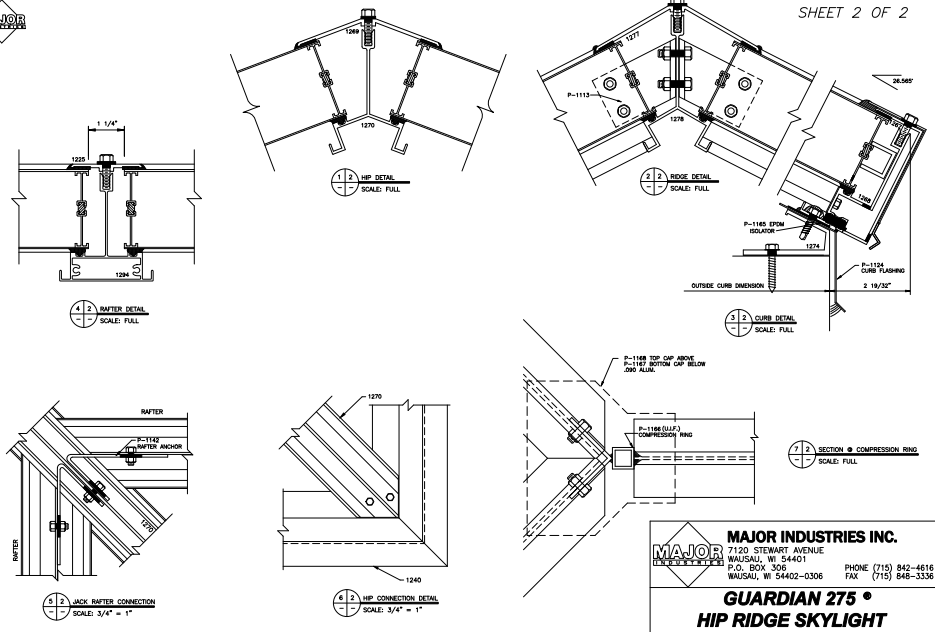

MAJOR INDUSTRIES INC.
7120 STEWART AVENUE
WAUSAU, WI 54401
P.O. BOX 306
WAUSAU, WI 54402-0306
PHONE (715) 842-4616
FAX (715) 846-3336

GUARDIAN 275 •
HIP RIDGE SKYLIGHT