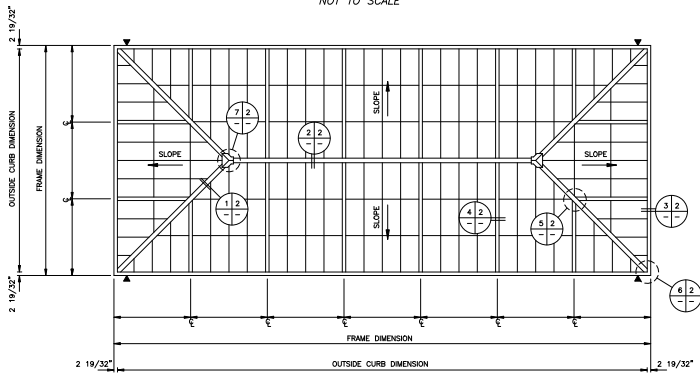

PLAN VIEW
NOT TO SCALE

THERMALLY BROKEN PERIMETER FRAMING

INDICATES 1/4\"/>

MAJOR INDUSTRIES INC.
 7120 STEWART AVENUE
 WAUSAU, WI 54401
 P.O. BOX 306
 WAUSAU, WI 54402-0306
 PHONE (715) 842-4616
 FAX (715) 846-3336