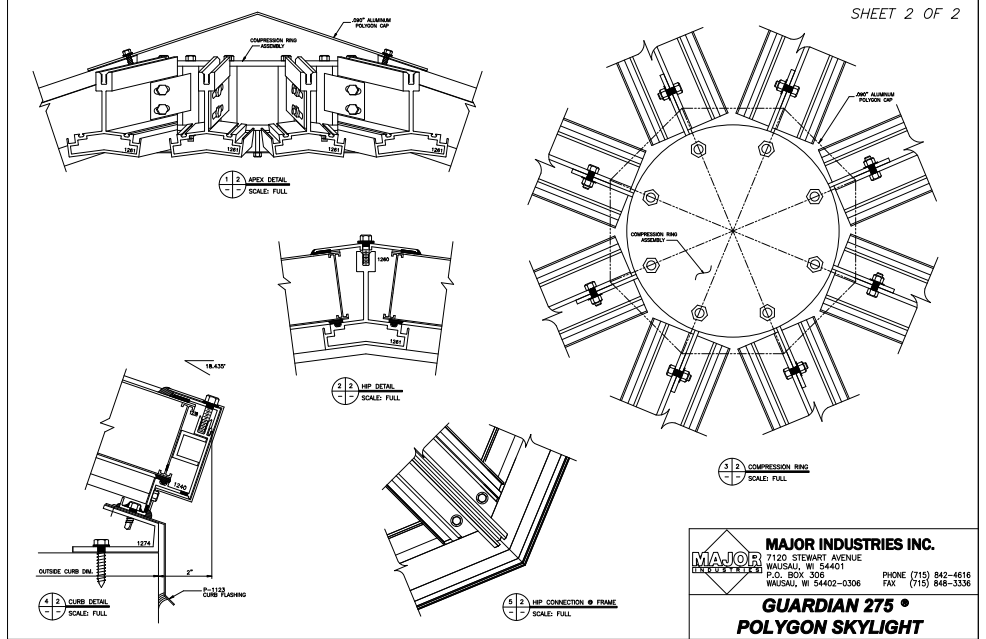

MAJOR INDUSTRIES INC.
7120 STEWART AVENUE
WAUSAU, WI 54401
P.O. BOX 306
WAUSAU, WI 54402-0306
PHONE (715) 842-4616
FAX (715) 848-3336

**GUARDIAN 275 •
POLYGON SKYLIGHT**