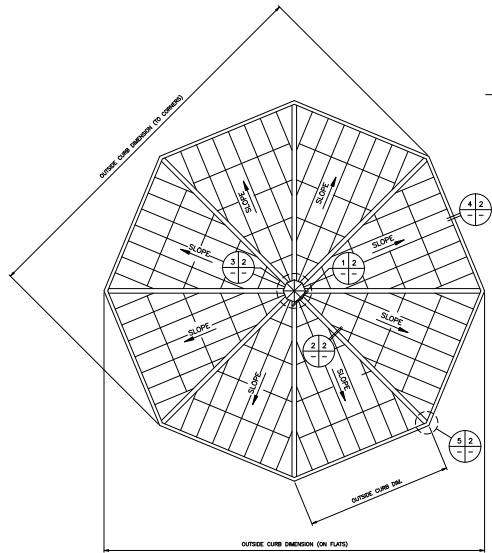

SHEET 1 OF 2

PLAN VIEW
NOT TO SCALE

MAJOR INDUSTRIES INC.
 7120 STEWART AVENUE
 WAUSAU, WI 54401
 P.O. BOX 306
 WAUSAU, WI 54402-0306
 PHONE (715) 842-4616
 FAX (715) 848-3336

**GUARDIAN 275 •
 PYRAMID SKYLIGHT**