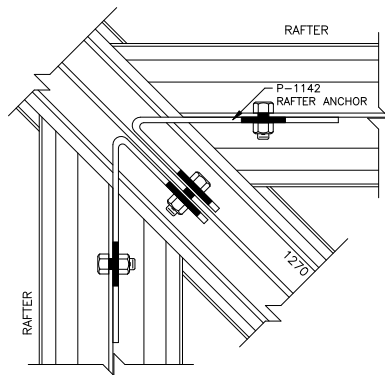

PLAN VIEW
NOT TO SCALE

THERMALLY BROKEN PERIMETER FRAMING

MAJOR INDUSTRIES INC.
7120 STEWART AVENUE
WAUSAU, WI 54401
P.O. BOX 306
WAUSAU, WI 54402-0306
PHONE (715) 842-4616
FAX (715) 848-3336

GUARDIAN 275[®]
PYRAMID SKYLIGHT