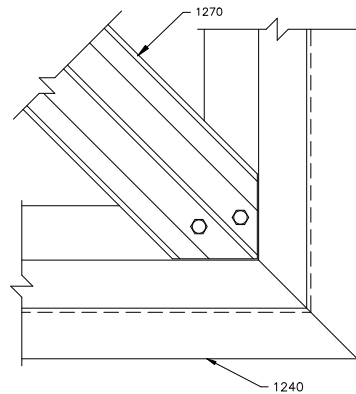

PLAN VIEW
NOT TO SCALE

THERMALLY BROKEN PERIMETER FRAMING

MAJOR INDUSTRIES INC.
7120 STEWART AVENUE
WAUSAU, WI 54401
P.O. BOX 306
WAUSAU, WI 54402-0306
PHONE (715) 842-4616
FAX (715) 848-3336

GUARDIAN 275[®]
PYRAMID SKYLIGHT