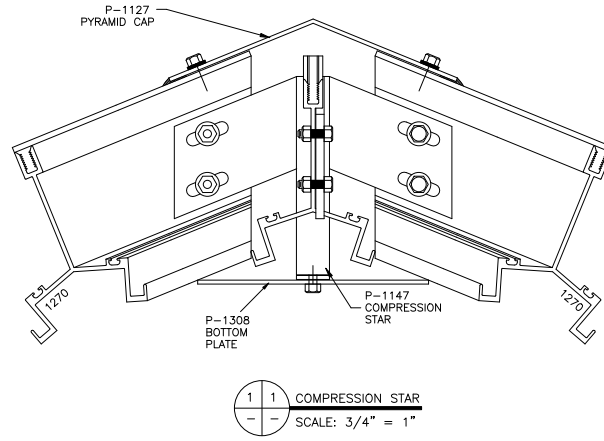

PLAN VIEW
NOT TO SCALE

THERMALLY BROKEN PERIMETER FRAMING

MAJOR INDUSTRIES INC.
7120 STEWART AVENUE
WAUSAU, WI 54401
P.O. BOX 306
WAUSAU, WI 54402-0306
PHONE (715) 842-4616
FAX (715) 848-3336

GUARDIAN 275[®]
PYRAMID SKYLIGHT