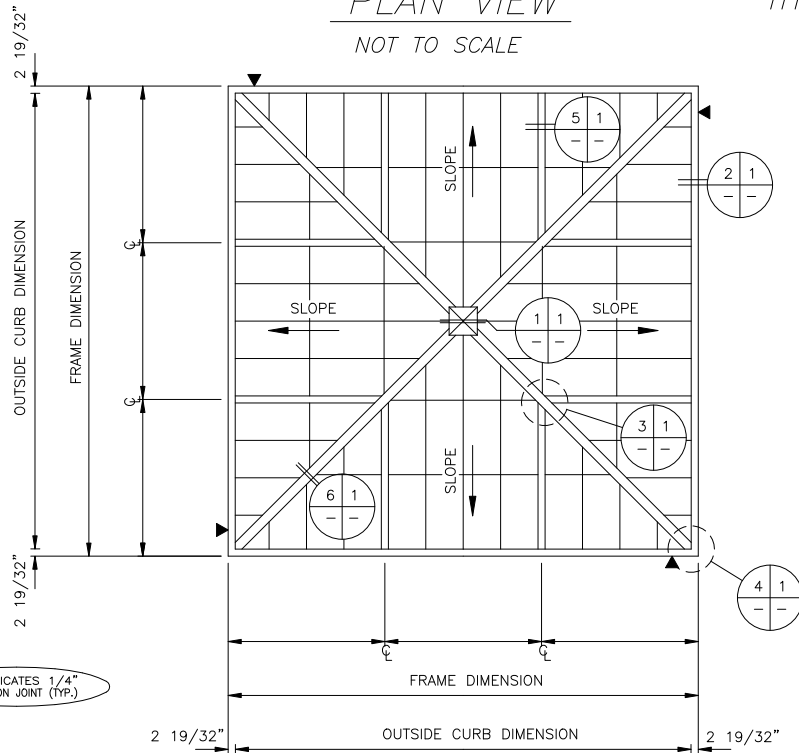

PLAN VIEW
NOT TO SCALE

THERMALLY BROKEN PERIMETER FRAMING

MAJOR INDUSTRIES INC.
7120 STEWART AVENUE
WAUSAU, WI 54401
P.O. BOX 306
WAUSAU, WI 54402-0306
PHONE (715) 842-4616
FAX (715) 848-3336

GUARDIAN 275[®]
PYRAMID SKYLIGHT