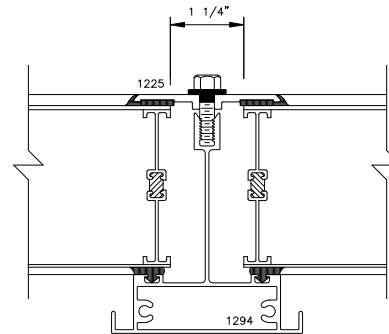

PLAN VIEW
NOT TO SCALE

THERMALLY BROKEN PERIMETER FRAMING

MAJOR INDUSTRIES INC.
7120 STEWART AVENUE
WAUSAU, WI 54401
P.O. BOX 306
WAUSAU, WI 54402-0306
PHONE (715) 842-4616
FAX (715) 848-3336

GUARDIAN 275[®]
PYRAMID SKYLIGHT