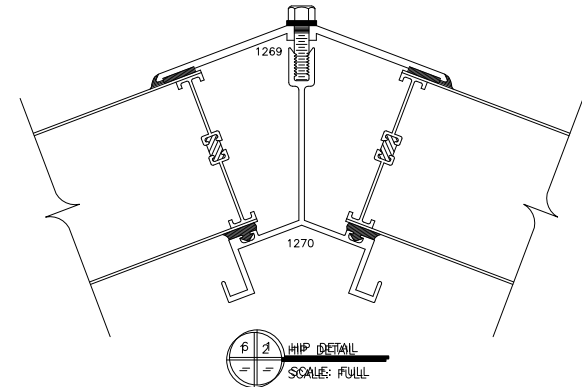

PLAN VIEW
NOT TO SCALE

THERMALLY BROKEN PERIMETER FRAMING

MAJOR INDUSTRIES INC.
7120 STEWART AVENUE
WAUSAU, WI 54401
P.O. BOX 306
WAUSAU, WI 54402-0306
PHONE (715) 842-4616
FAX (715) 848-3336

GUARDIAN 275[®]
PYRAMID SKYLIGHT