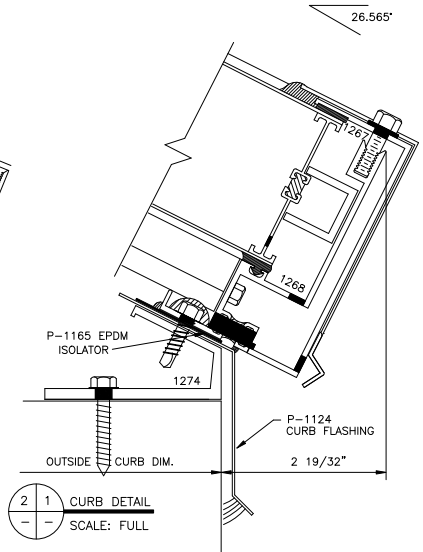

PLAN VIEW
NOT TO SCALE

THERMALLY BROKEN PERIMETER FRAMING

MAJOR INDUSTRIES INC.
7120 STEWART AVENUE
WAUSAU, WI 54401
P.O. BOX 306
WAUSAU, WI 54402-0306
PHONE (715) 842-4616
FAX (715) 848-3336

GUARDIAN 275[®]
PYRAMID SKYLIGHT