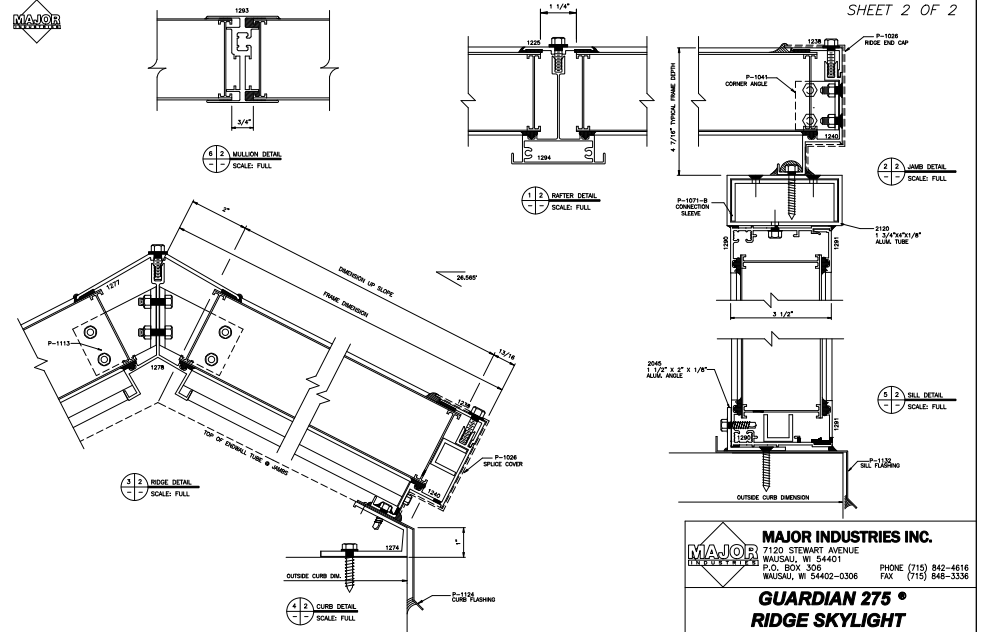

SHEET 1 OF 2

MAJOR INDUSTRIES INC.
7120 STEWART AVENUE
WAUSAU, WI 54401
P.O. BOX 306
WAUSAU, WI 54402-0306
PHONE (715) 842-4616
FAX (715) 846-3336

GUARDIAN 275®
RIDGE SKYLIGHT

Ø INDICATES 1/4\"/>

SHEET 2 OF 2