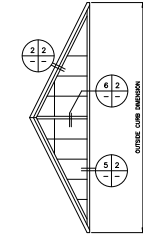

PLAN VIEW
NOT TO SCALE

(A) ENDWALL VIEW

SHEET 1 OF 2

MAJOR INDUSTRIES INC.
7120 STEWART AVENUE
WAUSAU, WI 54401
P.O. BOX 306
WAUSAU, WI 54402-0306
PHONE (715) 842-4616
FAX (715) 846-3336

GUARDIAN 275[®]
RIDGE SKYLIGHT