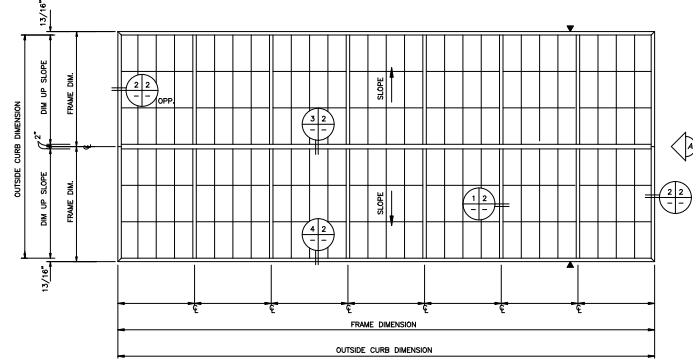

PLAN VIEW
NOT TO SCALE

(A) ENDWALL VIEW

SHEET 1 OF 2

MAJOR INDUSTRIES INC.
7120 STEWART AVENUE
WAUSAU, WI 54401
P.O. BOX 306
WAUSAU, WI 54402-0306
PHONE (715) 842-4616
FAX (715) 846-3336

GUARDIAN 275[®]
RIDGE SKYLIGHT