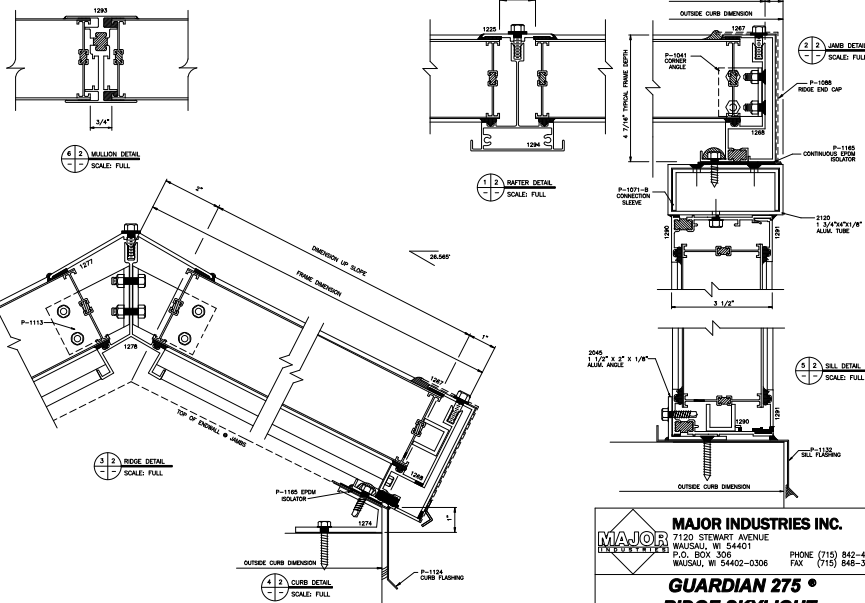

MAJOR INDUSTRIES INC.
7120 STEWART AVENUE
WAUSAU, WI 54401
P.O. BOX 306
WAUSAU, WI 54402-0306
PHONE (715) 842-4616
FAX (715) 846-3336

**GUARDIAN 275 °
RIDGE SKYLIGHT**