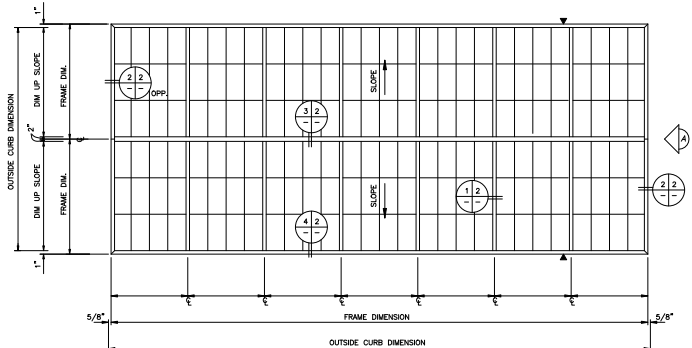

SHEET 1 OF 2

PLAN VIEW NOT TO SCALE

THERMALLY BROKEN PERIMETER FRAMING

MAJOR INDUSTRIES INC.
7120 STEWART AVENUE
WAUSAU, WI 54401
P.O. BOX 306
WAUSAU, WI 54402-0306
PHONE (715) 842-4616
FAX (715) 846-3336

**GUARDIAN 275 °
RIDGE SKYLIGHT**

SHEET 2 OF 2