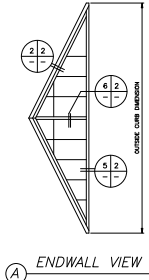

ENDWALL VIEW

MAJOR INDUSTRIES INC.
7120 STEWART AVENUE
WAUSAU, WI 54401
P.O. BOX 306
WAUSAU, WI 54402-0306
PHONE (715) 842-4616
FAX (715) 846-3336

**GUARDIAN 275 °
RIDGE SKYLIGHT**

SHEET 2 OF 2