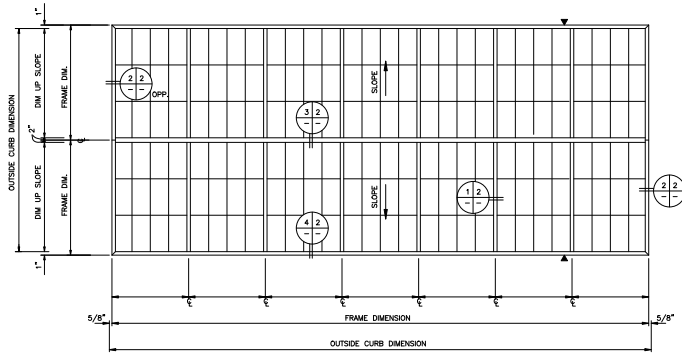

SHEET 1 OF 2

PLAN VIEW
NOT TO SCALE