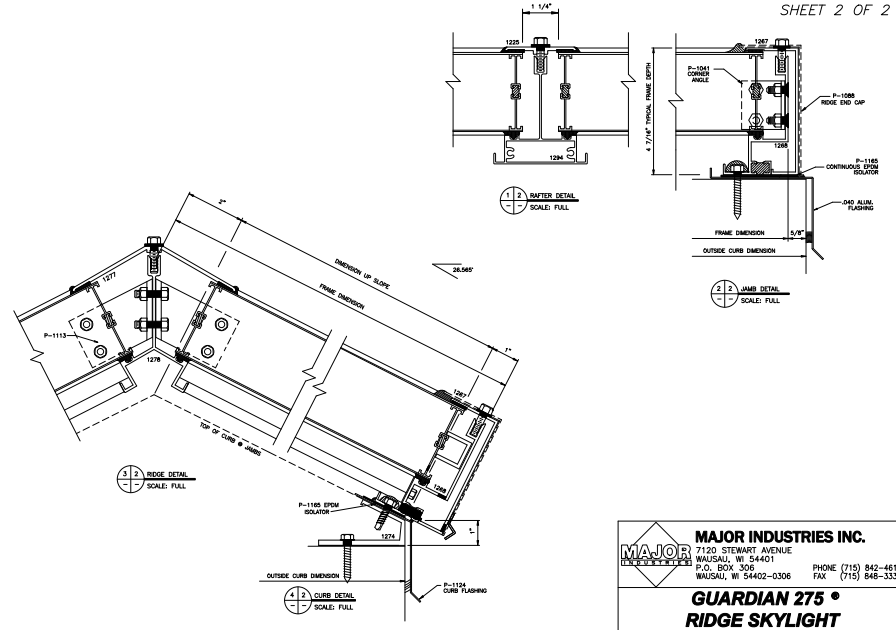

MAJOR INDUSTRIES INC.
7120 STEWART AVENUE
WAUSAU, WI 54401
P.O. BOX 306
WAUSAU, WI 54402-0306
PHONE (715) 842-4616
FAX (715) 846-3336

GUARDIAN 275®
RIDGE SKYLIGHT

SHEET 2 OF 2