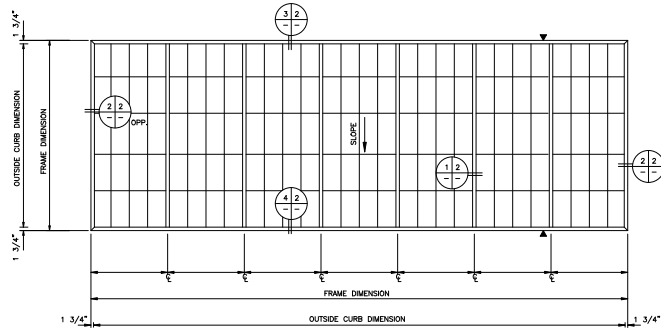

SHEET 1 OF 2

PLAN VIEW
NOT TO SCALE