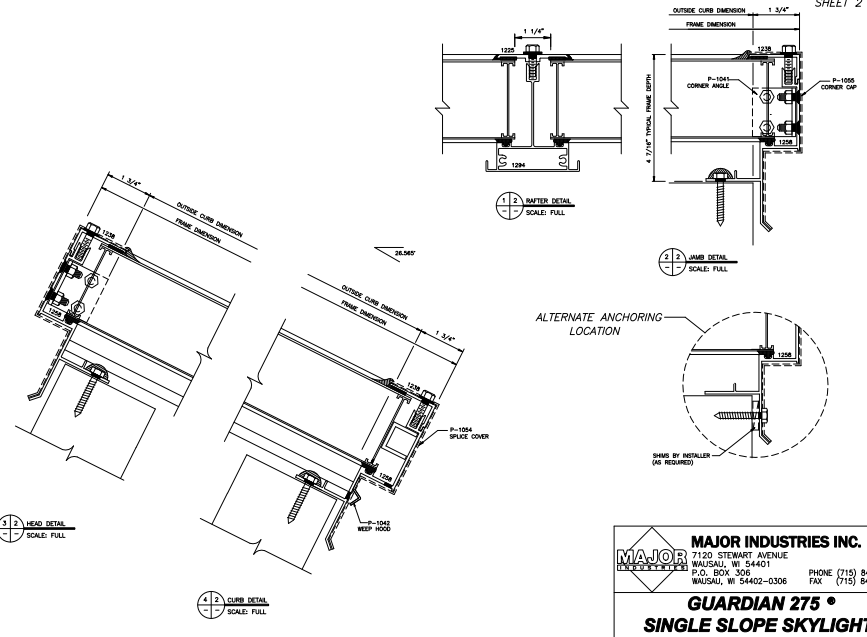

SHEET 2 OF 2

1-1
SIDE DETAIL
SCALE: FULL

4-2
CURB DETAIL
SCALE: FULL

MAJOR INDUSTRIES INC.
 7120 STEWART AVENUE
 WAUSAU, WI 54401
 P.O. BOX 306
 WAUSAU, WI 54402-0306

PHONE (715) 842-4616
 FAX (715) 846-3336

**GUARDIAN 275 •
 SINGLE SLOPE SKYLIGHT**