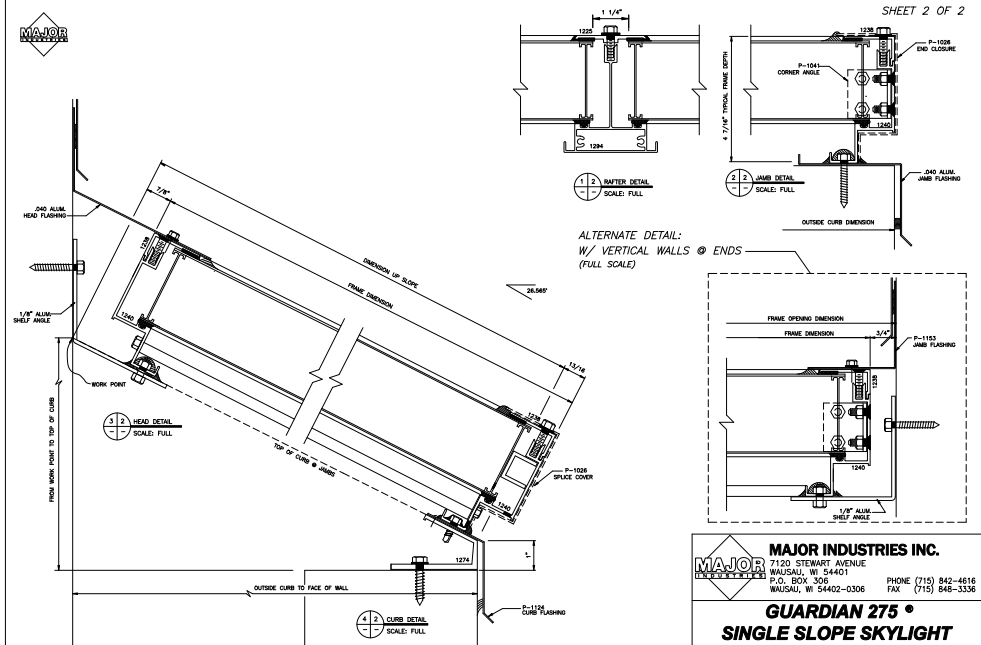

MAJOR INDUSTRIES INC.
7120 STEWART AVENUE
WAUSAU, WI 54401
P.O. BOX 306
WAUSAU, WI 54402-0306
PHONE (715) 842-4616
FAX (715) 846-3336

GUARDIAN 275®
SINGLE SLOPE SKYLIGHT

SHEET 2 OF 2