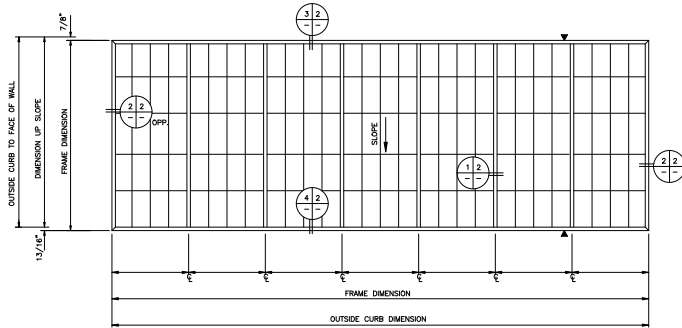

SHEET 1 OF 2

PLAN VIEW
NOT TO SCALE