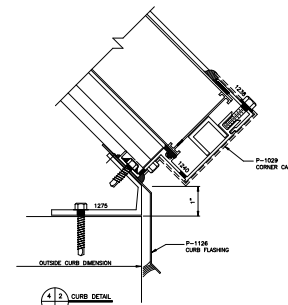

**GUARDIAN 275 •
 TRANSCURVE® SKYLIGHT**

SHEET 2 OF 2

3 2 CURB DETAIL
SCALE: FULL

1 2 BUFFER DETAIL
SCALE: FULL

4 2 CURB DETAIL
SCALE: FULL

ALTERNATE DETAIL:
W/ VERTICAL WALLS @ ENDS
(FULL SCALE)

4 2 CURB DETAIL
SCALE: FULL