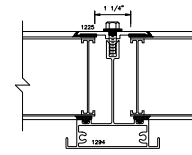

**GUARDIAN 275 •
 TRANSCURVE® SKYLIGHT**

SHEET 2 OF 2

3 2 CURB DETAIL
SCALE: FULL

1 2 BUFFER DETAIL
SCALE: FULL

4 2 CURB DETAIL
SCALE: FULL

ALTERNATE DETAIL:
W/ VERTICAL WALLS @ ENDS
(FULL SCALE)

4 2 CURB DETAIL
SCALE: FULL