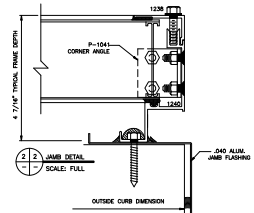

**GUARDIAN 275 •
 TRANSCURVE® SKYLIGHT**

SHEET 2 OF 2

3 2 CURB DETAIL
SCALE: FULL

1 2 BUFFER DETAIL
SCALE: FULL

4 2 CURB DETAIL
SCALE: FULL

ALTERNATE DETAIL:
W/ VERTICAL WALLS @ ENDS
(FULL SCALE)

4 2 CURB DETAIL
SCALE: FULL