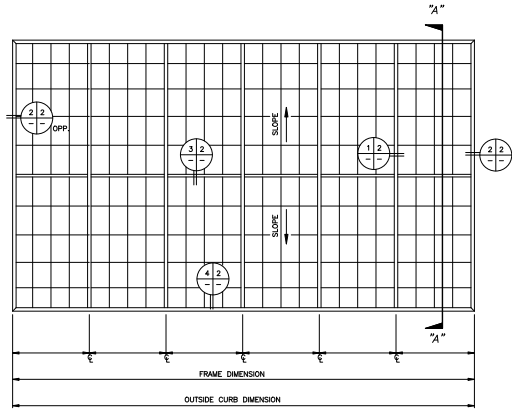

SHEET 1 OF 2

PLAN VIEW
NOT TO SCALE

MAJOR INDUSTRIES INC.
7120 STEWART AVENUE
WAUSAU, WI 54401
P.O. BOX 306
WAUSAU, WI 54402-0306
PHONE (715) 842-4616
FAX (715) 846-3336

**GUARDIAN 275 •
TRANSCURVE® SKYLIGHT**

SHEET 2 OF 2