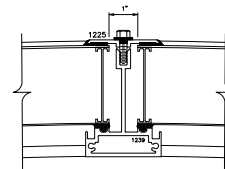

**GUARDIAN 275 •
 TRANSCURVE® SKYLIGHT**

SHEET 2 OF 2

3 2 CURB DETAIL
SCALE: FULL

1 2 BUFFER DETAIL
SCALE: FULL

4 2 CURB DETAIL
SCALE: FULL

ALTERNATE DETAIL:
W/ VERTICAL WALLS @ ENDS
(FULL SCALE)

4 2 CURB DETAIL
SCALE: FULL