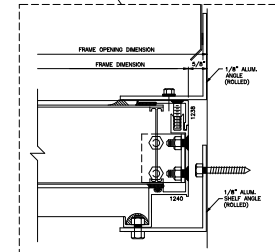

**GUARDIAN 275 •
 TRANSCURVE® SKYLIGHT**

SHEET 2 OF 2

3 2 CURB DETAIL
SCALE: FULL

1 2 BUFFER DETAIL
SCALE: FULL

4 2 CURB DETAIL
SCALE: FULL

ALTERNATE DETAIL:
W/ VERTICAL WALLS @ ENDS
(FULL SCALE)

4 2 CURB DETAIL
SCALE: FULL