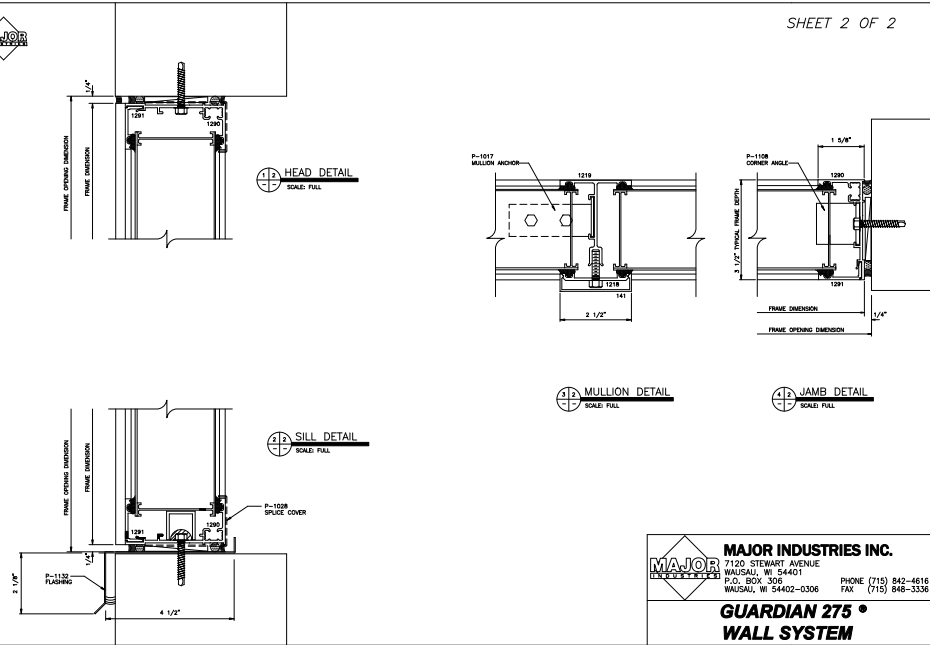

Ø INDICATES 1/2\"/>

MAJOR INDUSTRIES INC.
7120 STEWART AVENUE
WAUSAU, WI 54401
P.O. BOX 306
WAUSAU, WI 54402-0306
PHONE (715) 842-4616
FAX (715) 848-3338

GUARDIAN 275 •
WALL SYSTEM

SHEET 2 OF 2