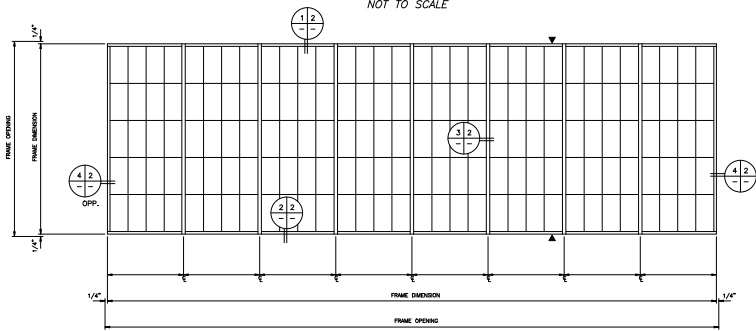

SHEET 1 OF 2

ELEVATION
NOT TO SCALE

Ø INDICATES 1/2\"/>

MAJOR INDUSTRIES INC.
 7120 STEWART AVENUE
 WAUSAU, WI 54401
 P.O. BOX 306
 WAUSAU, WI 54402-0306
 PHONE (715) 842-4616
 FAX (715) 848-3338

GUARDIAN 275 •
WALL SYSTEM