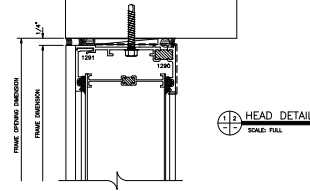

SHEET 1 OF 2

ELEVATION
NOT TO SCALE

THERMALLY BROKEN SYSTEM

Ø INDICATES 1/2\"/>

MAJOR **MAJOR INDUSTRIES INC.**
 7120 STEWART AVENUE
 WAUSAU, WI 54401
 P.O. BOX 306
 WAUSAU, WI 54402-0306
 PHONE (715) 842-4616
 FAX (715) 848-3338

GUARDIAN 275 •
WALL SYSTEM

SHEET 2 OF 2

12 **MULLION DETAIL**
SCALE: FULL

11 **JAMB DETAIL**
SCALE: FULL

MAJOR **MAJOR INDUSTRIES INC.**
 7120 STEWART AVENUE
 WAUSAU, WI 54401
 P.O. BOX 306
 WAUSAU, WI 54402-0306
 PHONE (715) 842-4616
 FAX (715) 848-3338