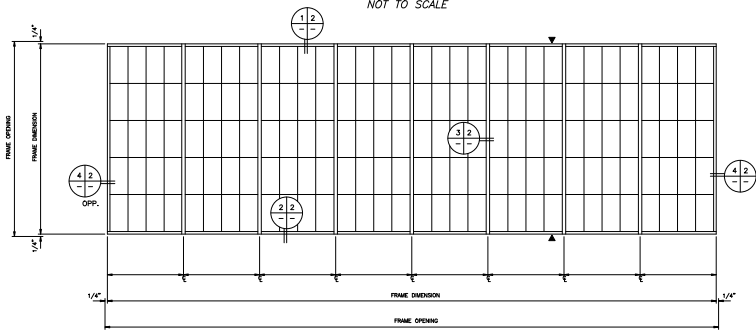

SHEET 1 OF 2

ELEVATION
NOT TO SCALE

THERMALLY BROKEN SYSTEM

Ø INDICATES 1/2\"/>

MAJOR **MAJOR INDUSTRIES INC.**
 7120 STEWART AVENUE
 WAUSAU, WI 54401
 P.O. BOX 306
 WAUSAU, WI 54402-0306
 PHONE (715) 842-4616
 FAX (715) 848-3338

GUARDIAN 275 •
WALL SYSTEM

SHEET 2 OF 2

12 **MULLION DETAIL**
SCALE: FULL

11 **JAMB DETAIL**
SCALE: FULL

MAJOR **MAJOR INDUSTRIES INC.**
 7120 STEWART AVENUE
 WAUSAU, WI 54401
 P.O. BOX 306
 WAUSAU, WI 54402-0306
 PHONE (715) 842-4616
 FAX (715) 848-3338

GUARDIAN 275 •
WALL SYSTEM