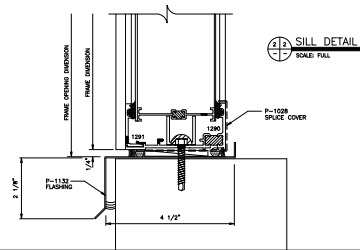

SHEET 1 OF 2

ELEVATION
NOT TO SCALE

THERMALLY BROKEN SYSTEM

Ø INDICATES 1/2\"/>

MAJOR **MAJOR INDUSTRIES INC.**
 7120 STEWART AVENUE
 WAUSAU, WI 54401
 P.O. BOX 306
 WAUSAU, WI 54402-0306
 PHONE (715) 842-4616
 FAX (715) 848-3338

GUARDIAN 275 •
WALL SYSTEM

SHEET 2 OF 2

12 **MULLION DETAIL**
SCALE: FULL

11 **JAMB DETAIL**
SCALE: FULL

MAJOR **MAJOR INDUSTRIES INC.**
 7120 STEWART AVENUE
 WAUSAU, WI 54401
 P.O. BOX 306
 WAUSAU, WI 54402-0306
 PHONE (715) 842-4616
 FAX (715) 848-3338

GUARDIAN 275 •
WALL SYSTEM