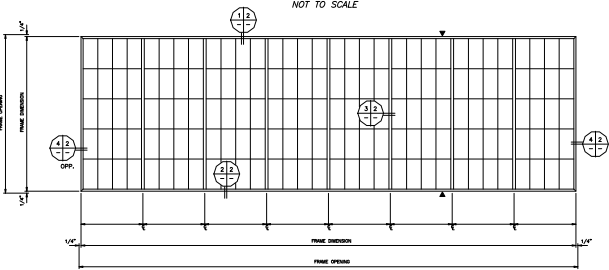

SHEET 1 OF 2

ELEVATION
NOT TO SCALE

MAJOR INDUSTRIES INC.
 7100 STEWART AVENUE
 WAUKESHA, WI 54401
 P.O. BOX 3136
 WAUKESHA, WI 54402-0306
 PHONE (715) 842-4616
 FAX (715) 848-3336

CLIMA-TITE®
WALL SYSTEM