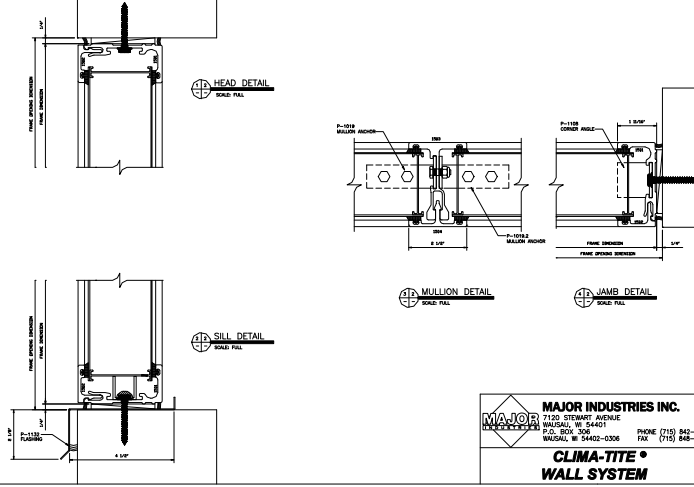

MAJOR INDUSTRIES INC.
7100 STEWART AVENUE
WAUKESHA, WI 54401
P.O. BOX 3136
WAUKESHA, WI 54402-0306
PHONE (715) 842-4616
FAX (715) 848-3336

CLIMA-TITE®
WALL SYSTEM

SHEET 2 OF 2