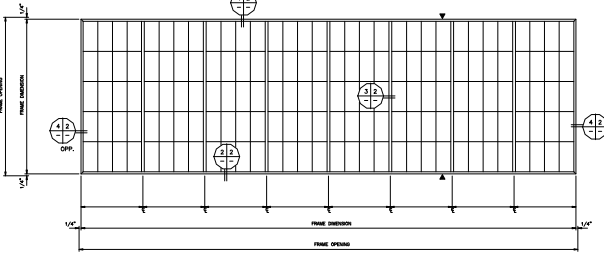

SHEET 1 OF 2

ELEVATION
NOT TO SCALE

MAJOR INDUSTRIES INC.
 7120 STEBBY AVENUE
 WAUSAU, WI 54401 PHONE (715) 842-4616
 P.O. BOX 306 WAUSAU, WI 54402-0306 FAX (715) 848-3336

LIGHT BASIC®
WALL SYSTEM

SHEET 2 OF 2