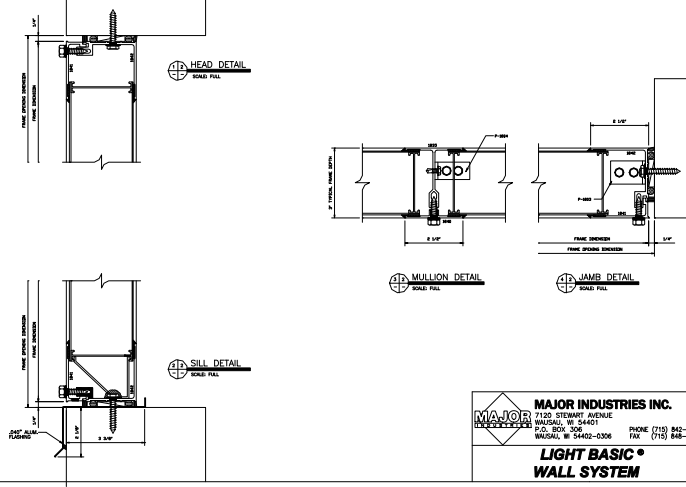

SHEET 1 OF 2

ELEVATION
NOT TO SCALE

MAJOR INDUSTRIES INC.
 7120 STEBBY AVENUE
 WAUSAU, WI 54401 PHONE (715) 842-4616
 P.O. BOX 306 WAUSAU, WI 54402-0306 FAX (715) 848-3336

LIGHT BASIC®
WALL SYSTEM

SHEET 2 OF 2