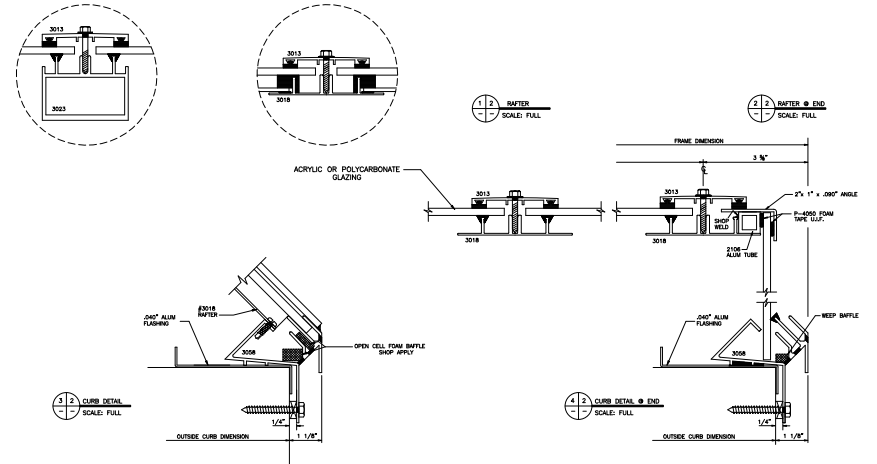

MAJOR INDUSTRIES INC.
7120 STEWART AVENUE
WAUSAU, WI 54401
P.O. BOX 3006
WAUSAU, WI 54402-0306
PHONE (715) 842-8818
FAX (715) 848-3336

AUBURN®
LOW RISE BARREL VAULT