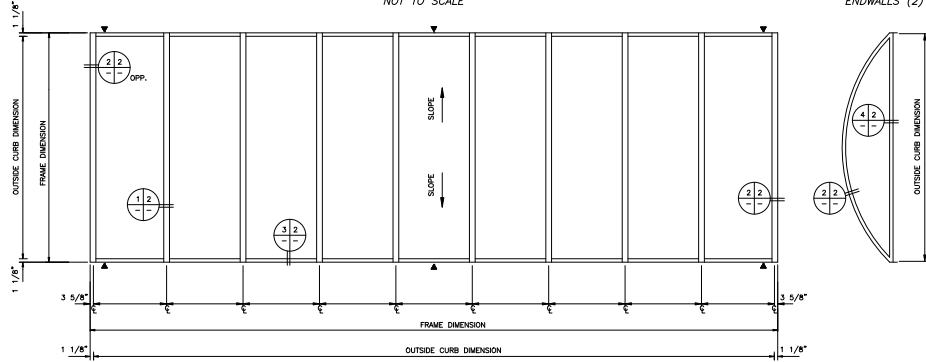

SHEET 1 OF 2

PLAN VIEW
NOT TO SCALE

MAJOR INDUSTRIES INC.
7120 STEWART AVENUE
WAUSAU, WI 54401
P.O. BOX 3006
WAUSAU, WI 54402-0306
PHONE (715) 842-8818
FAX (715) 848-3336

AUBURN®
LOW RISE BARREL VAULT

SHEET 2 OF 2

TUBE RAFTERS AVAILABLE FOR LARGER SPANS

OPTION: DUAL GLAZING