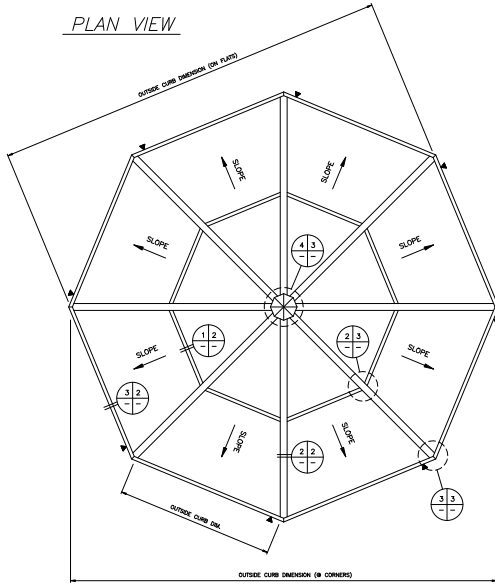

PLAN VIEW

SHEET 1 OF 3

Ø INDICATES 1/4" DIMENSION (2X) (1/4")

**MAJOR INDUSTRIES INC.**  
 7120 STEWART AVENUE  
 WAUSAU, WI 54401  
 P.O. BOX 306  
 WAUSAU, WI 54402-0306  
 PHONE (715) 842-4616  
 FAX (715) 848-3338