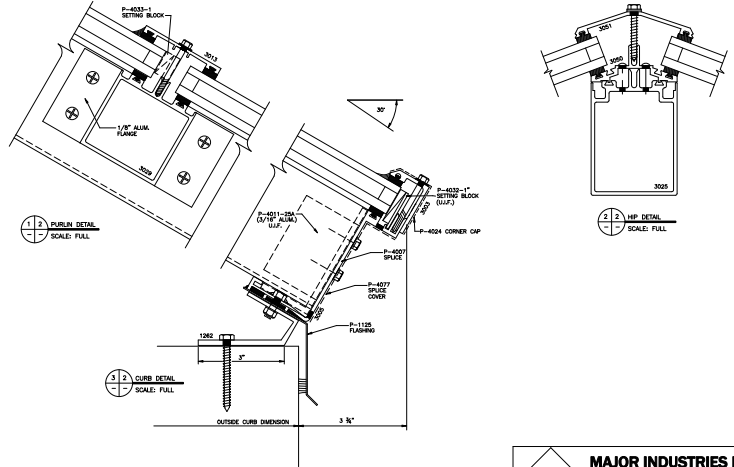

MAJOR INDUSTRIES INC.
7120 STEWART AVENUE
WAUSAU, WI 54401
P.O. BOX 306
WAUSAU, WI 54402-0306
PHONE (715) 842-4616
FAX (715) 848-3338

AUBURN®
POLYGON SKYLIGHT

SHEET 3 OF 3