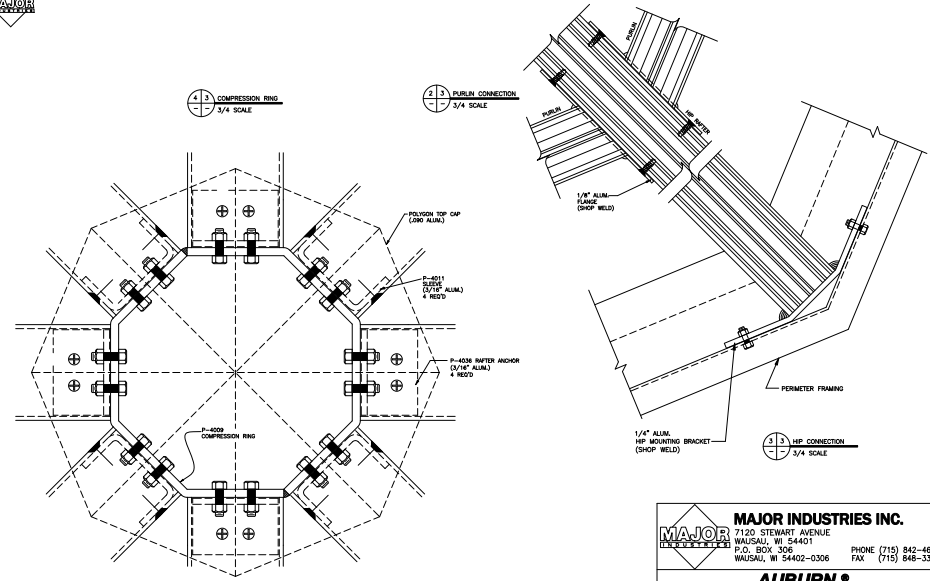

MAJOR INDUSTRIES INC.
7120 STEWART AVENUE
WAUSAU, WI 54401
P.O. BOX 306
WAUSAU, WI 54402-0306
PHONE (715) 842-4616
FAX (715) 848-3338

AUBURN®
POLYGON SKYLIGHT